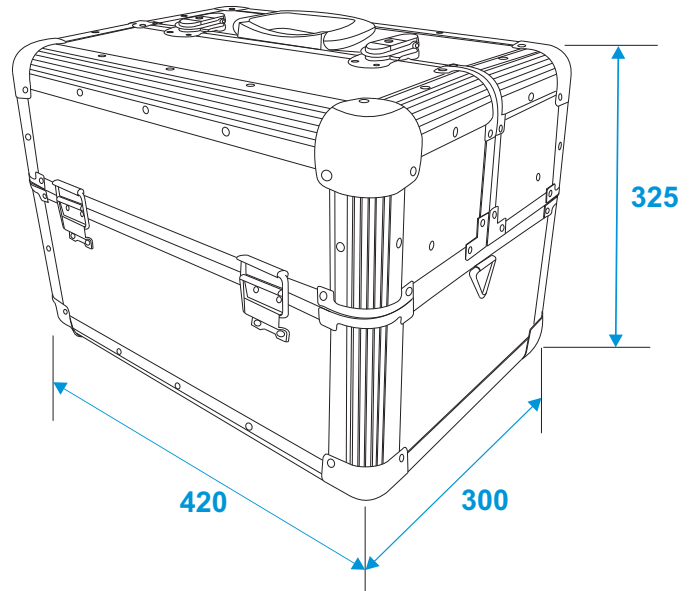

# Flightcase

**3012643B** Universal tray case AM-2, black

\*all dimensions in millimeters