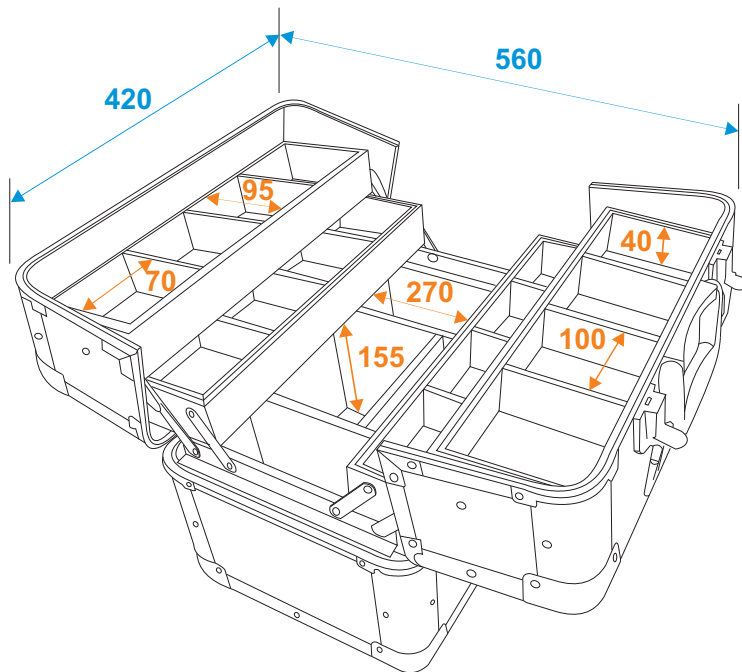

# Flightcase

**3012643B** Universal tray case AM-2, black

\*all dimensions in millimeters