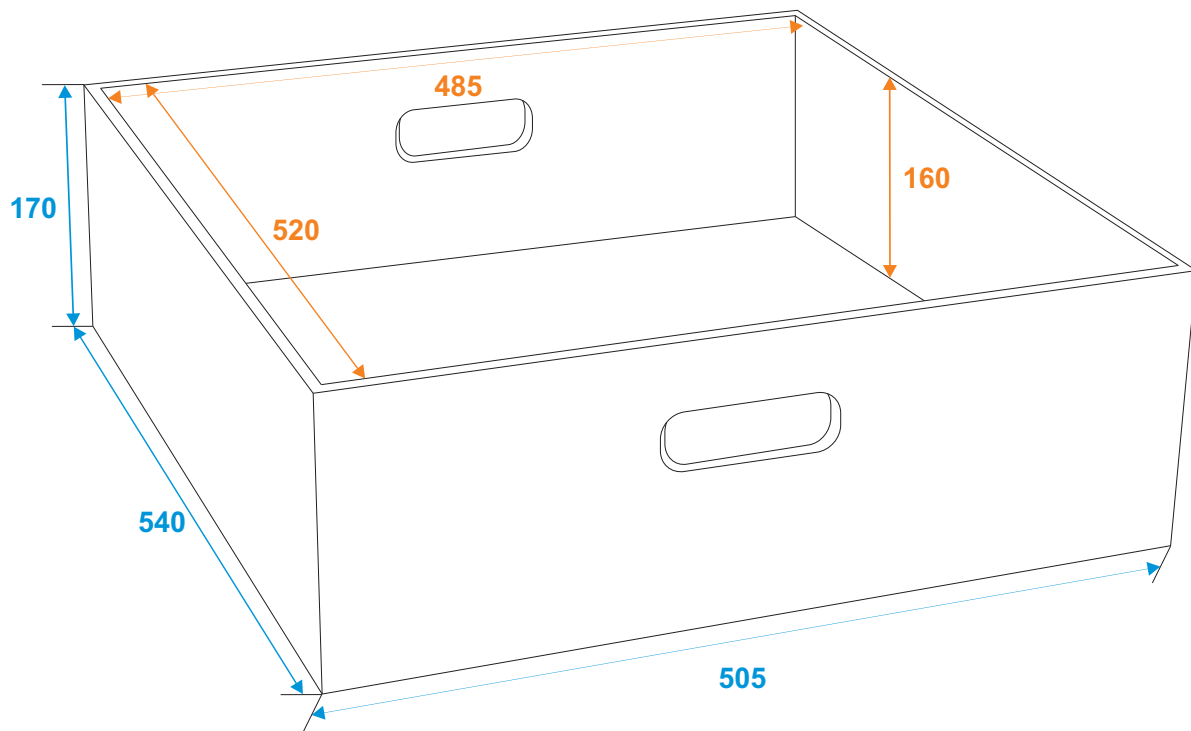

# Flightcase

**30126422** Drawer box for universal tour case

\*all dimensions in millimeters