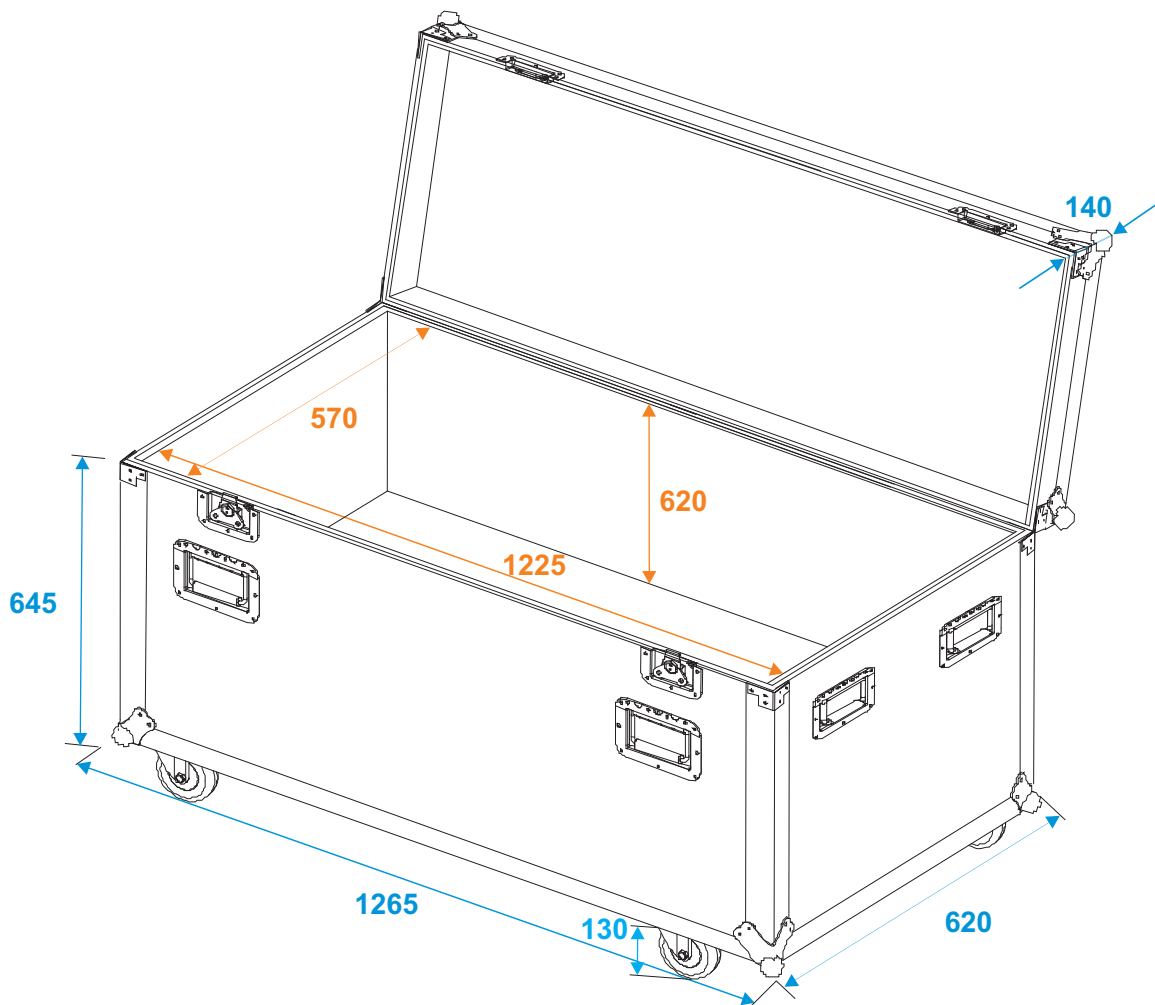

# Flightcase

**30126413** Universal tour case Profi w.wheels 120 cm

\*all dimensions in millimeters