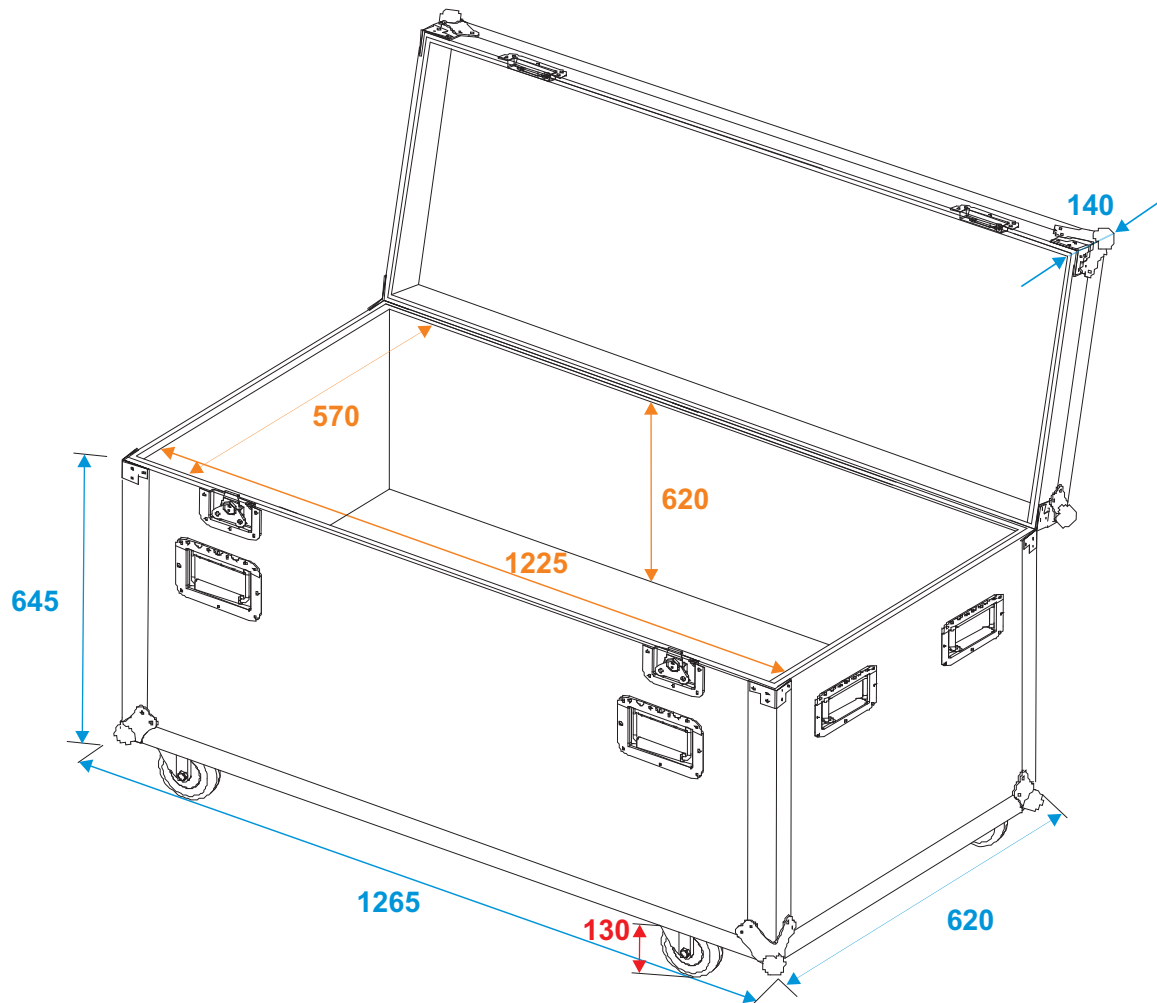

Flightcase

30126413 Universal tour case Profi w.wheels 120 cm

*all dimensions in millimeters