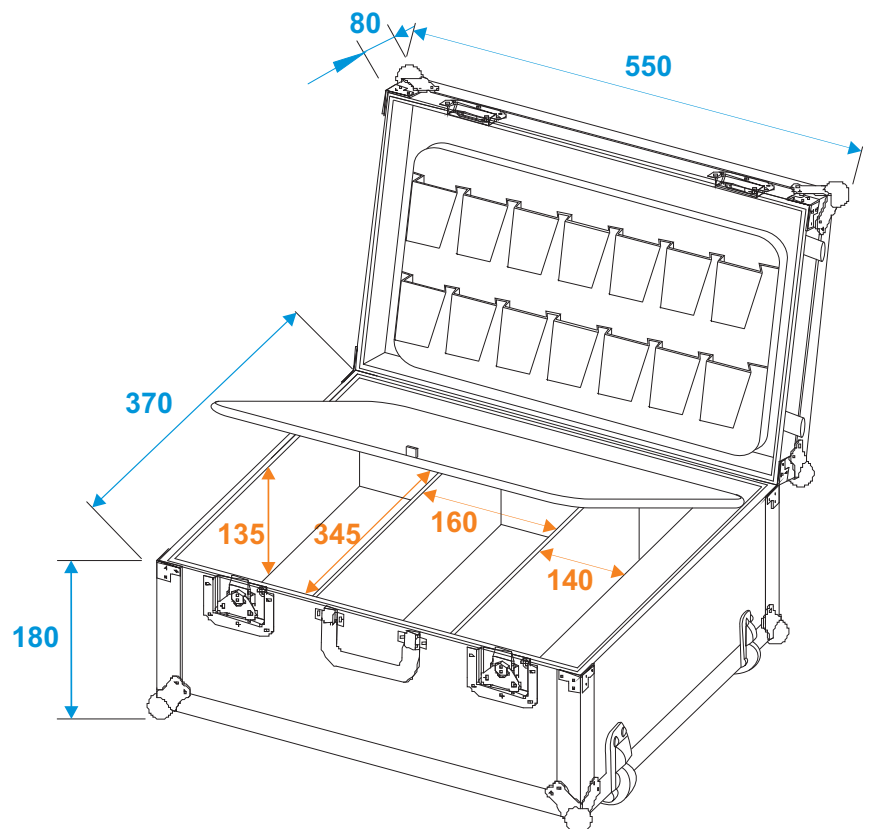

Flightcase

3012622A Universal case with trolley

*all dimensions in millimeters