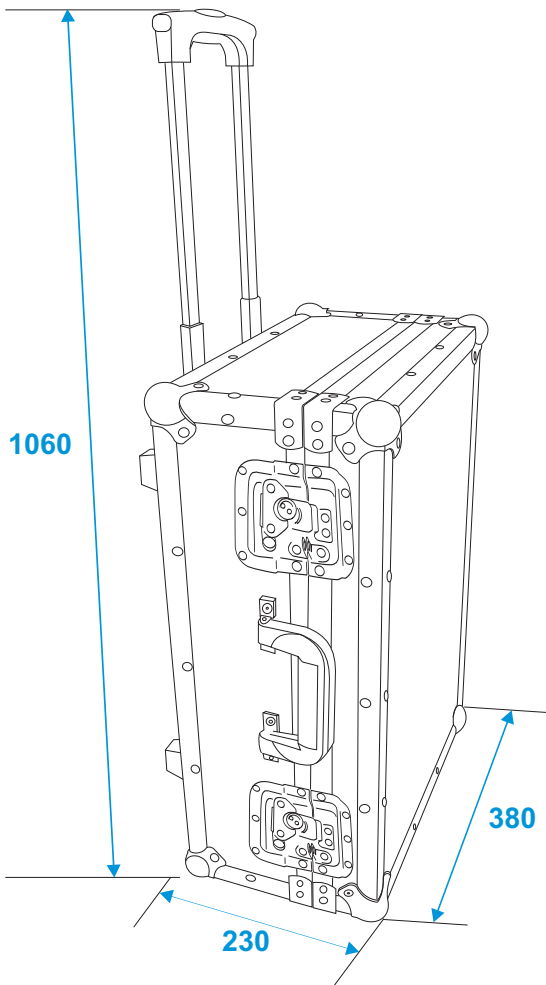

Flightcase

3012622A Universal case with trolley

*all dimensions in millimeters