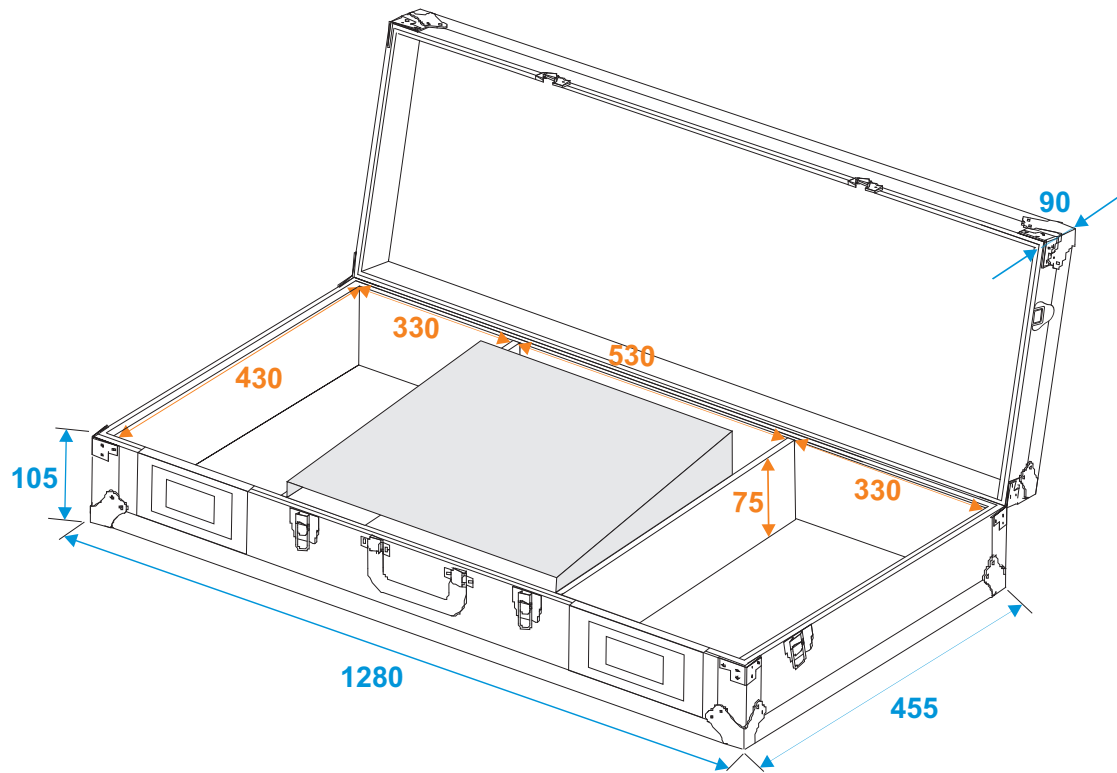

# Flightcase

**30125360** Universal console DS-2 2xCD/1xM-19 LT

\*all dimensions in millimeters