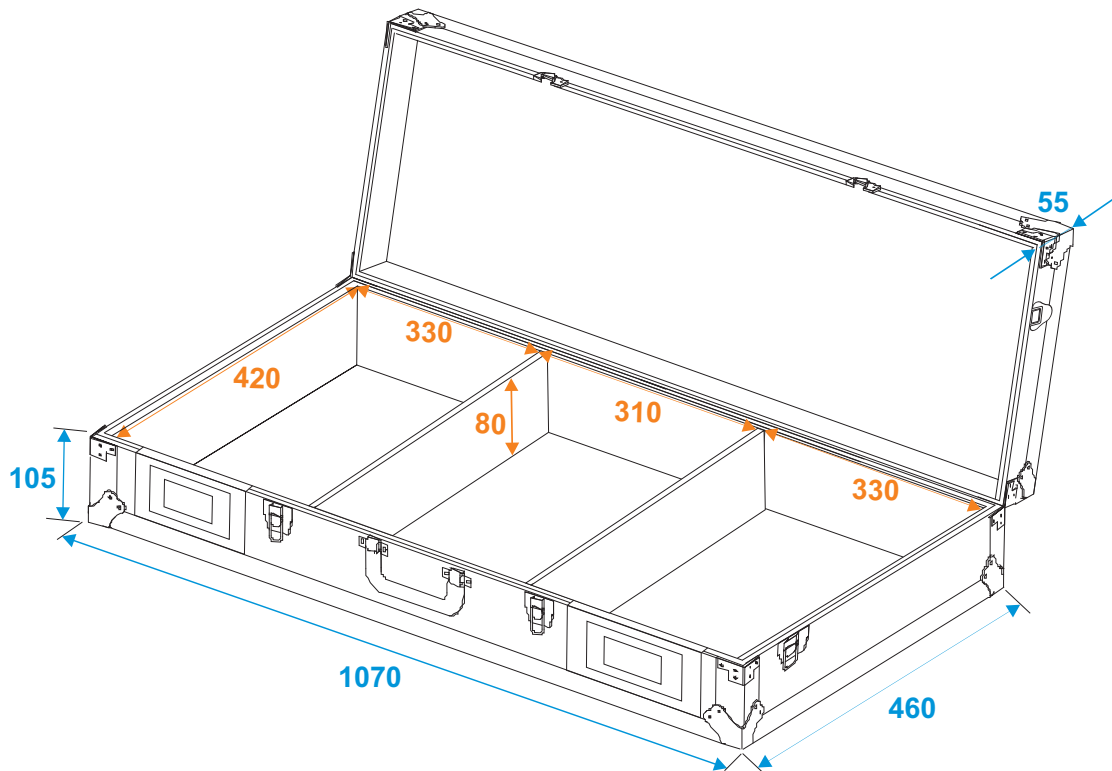

Flightcase

30125355 Universal console DIGI-2 2xCD/1xM-12

*all dimensions in millimeters