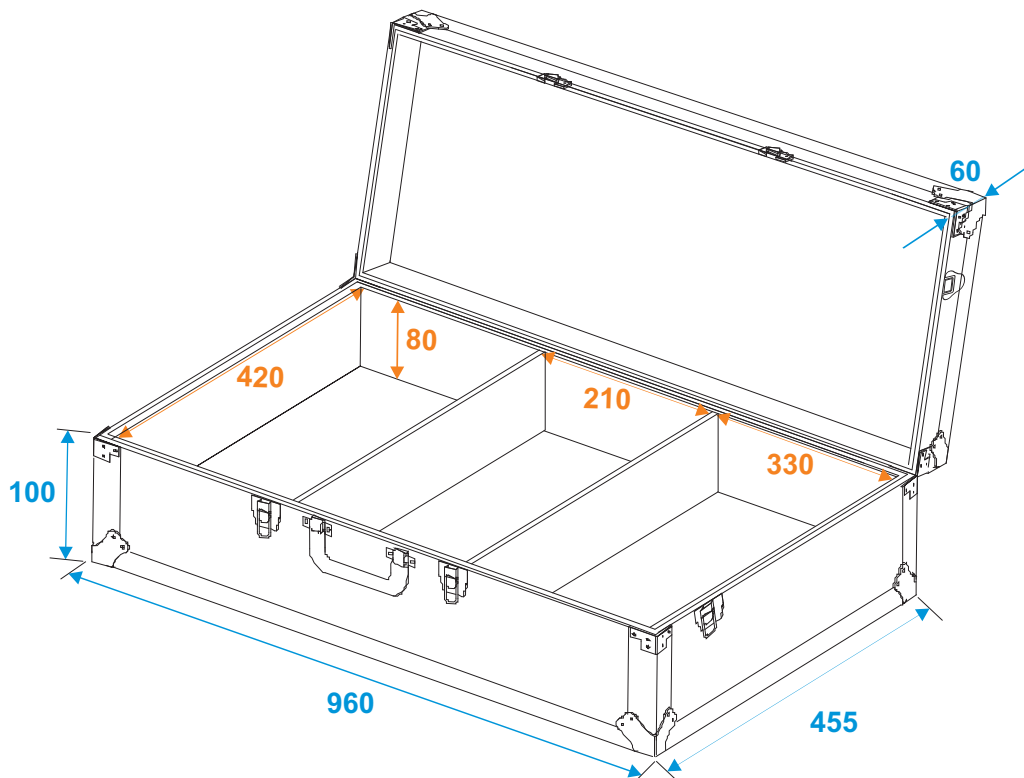

Flightcase

30125351 Universal console DIGI-2 2xCD/1xM-10

*all dimensions in millimeters