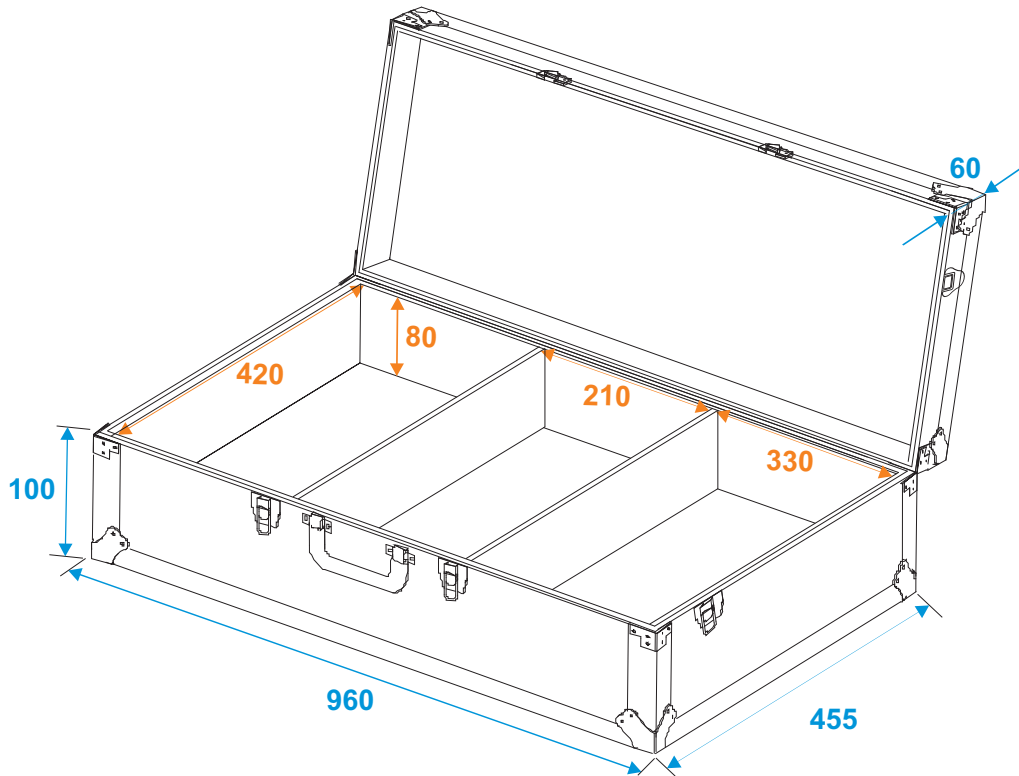

Flightcase

30125350 UNIVERSAL CONSOLE DIGI-2
2xCD/1xM-10

*all dimensions in millimeters