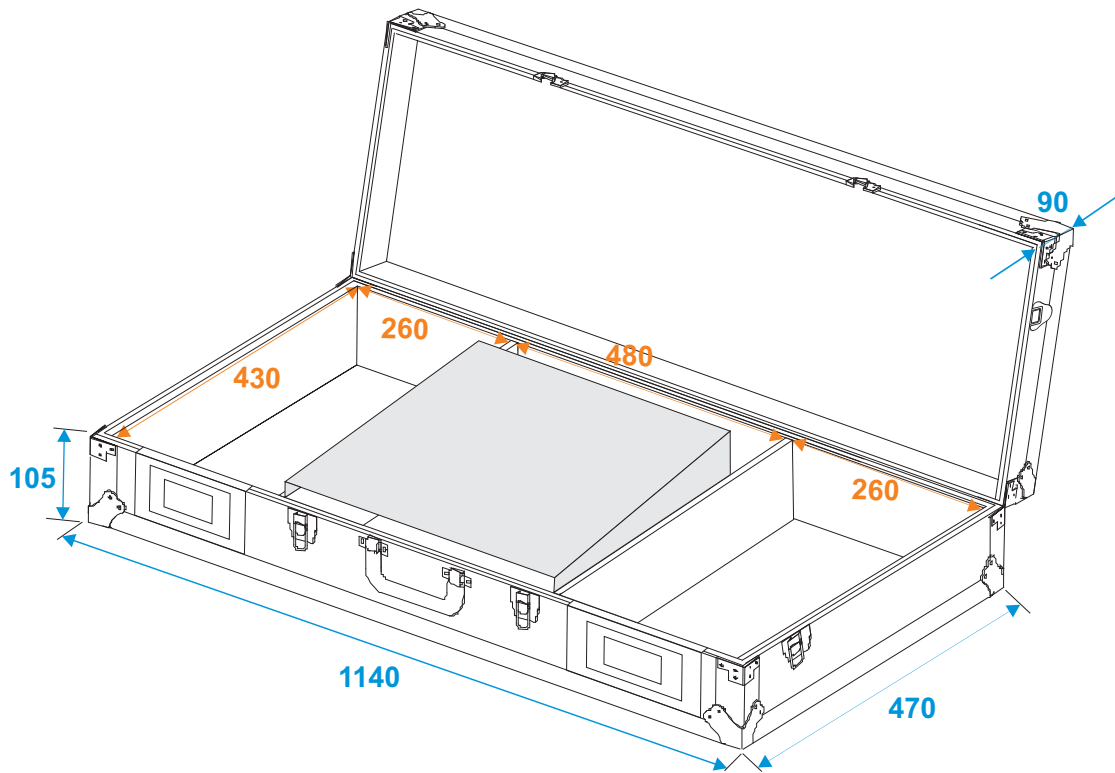

# Flightcase

**3012534A** Universal console DS-1 2xCD/1xM-19 LT

\*all dimensions in millimeters