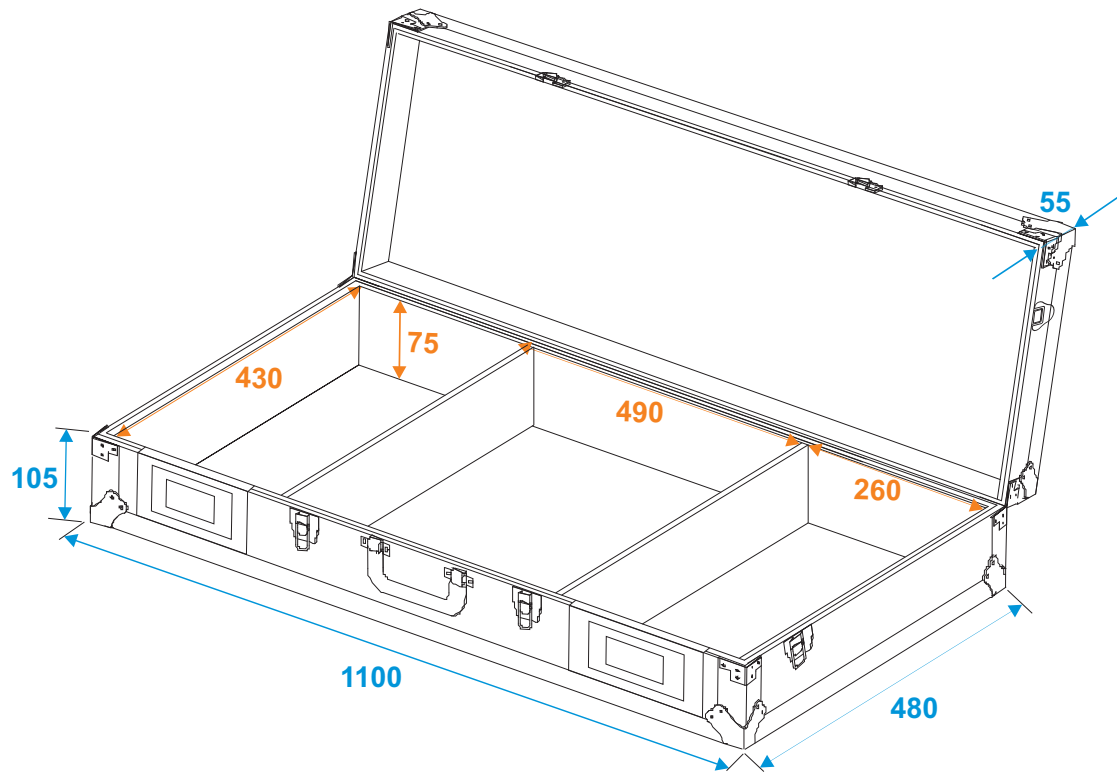

# Flightcase

**30125347** Universal console DIGI-1 2xCD/1xM-19

\*all dimensions in millimeters