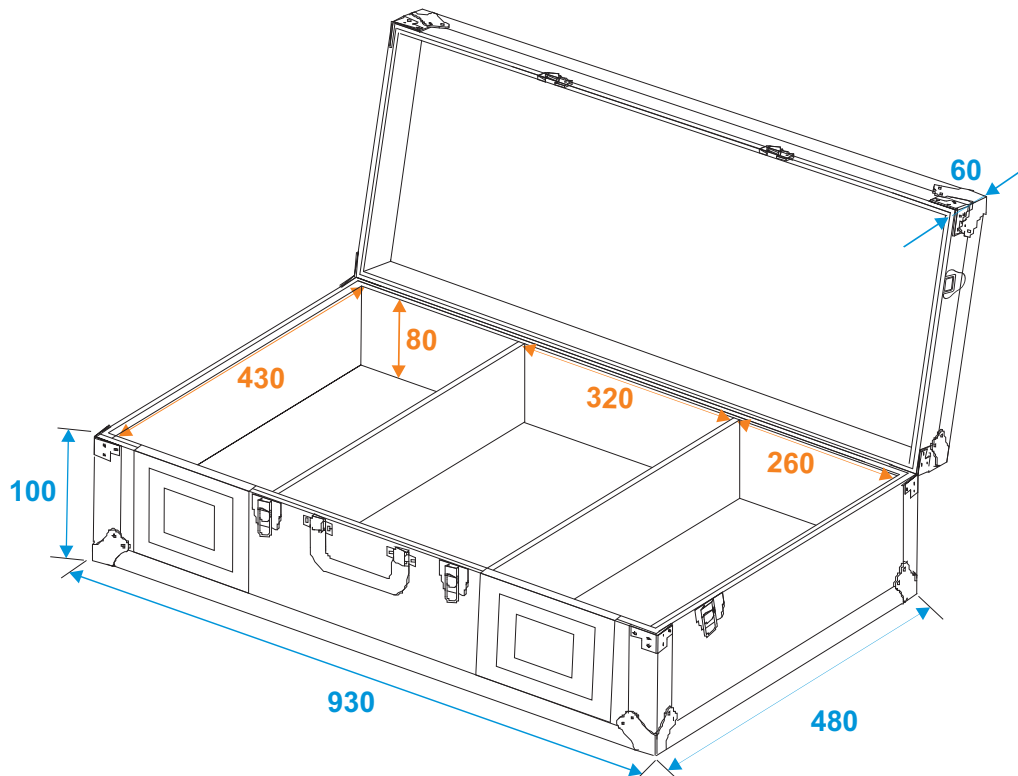

# Flightcase

**30125346** Universal console DIGI-1 2xCD/1xM-12

\*all dimensions in millimeters