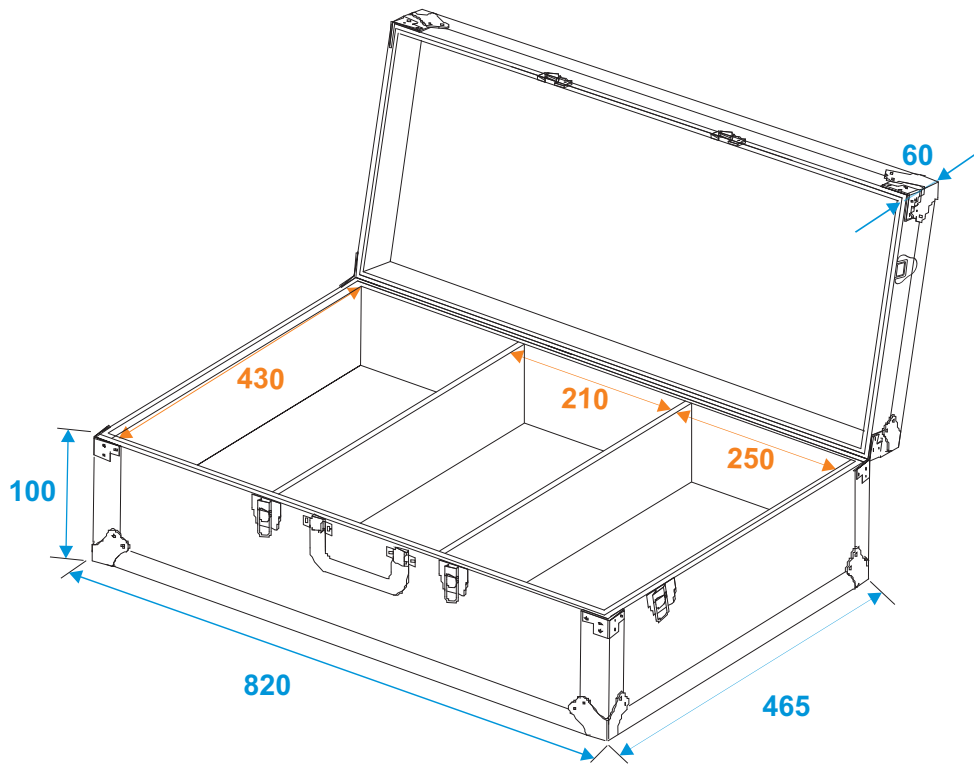

Flightcase

30125340 Universal console DIGI-1 2xCD/1xM-10 alu

*all dimensions in millimeters