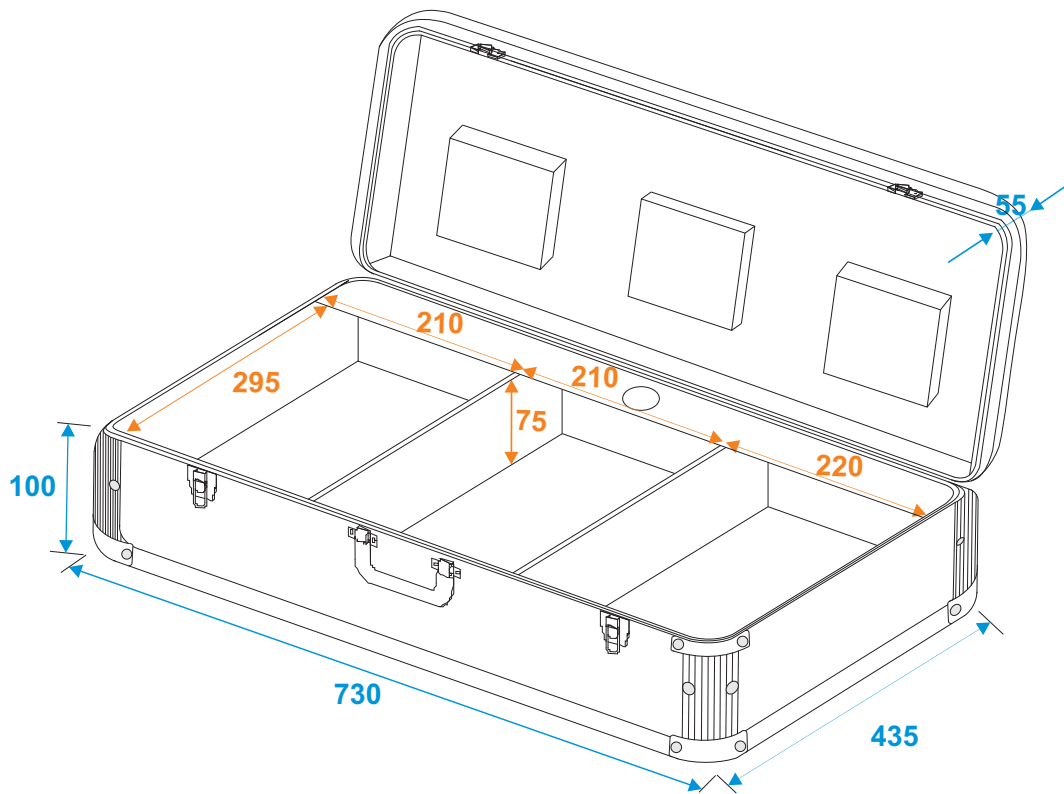

# Flightcase

**30125302** Console DIGITAL DJ silver

\*all dimensions in millimeters