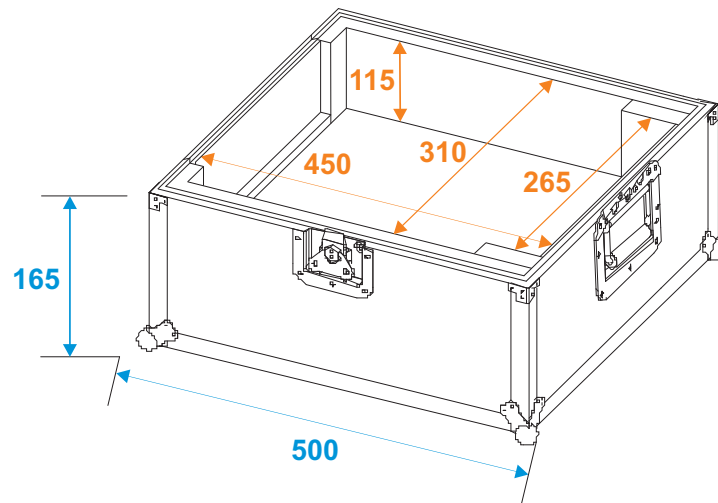

# Flightcase

**30124852** CD player carrying case CDJ-900

\*all dimensions in millimeters