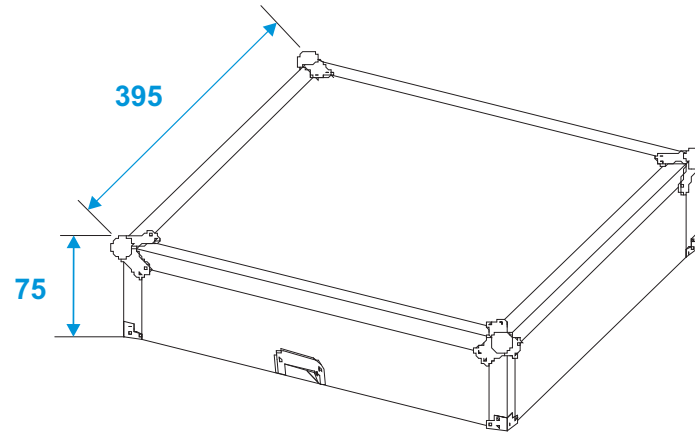

# Flightcase

**30124852** CD player carrying case CDJ-900

\*all dimensions in millimeters