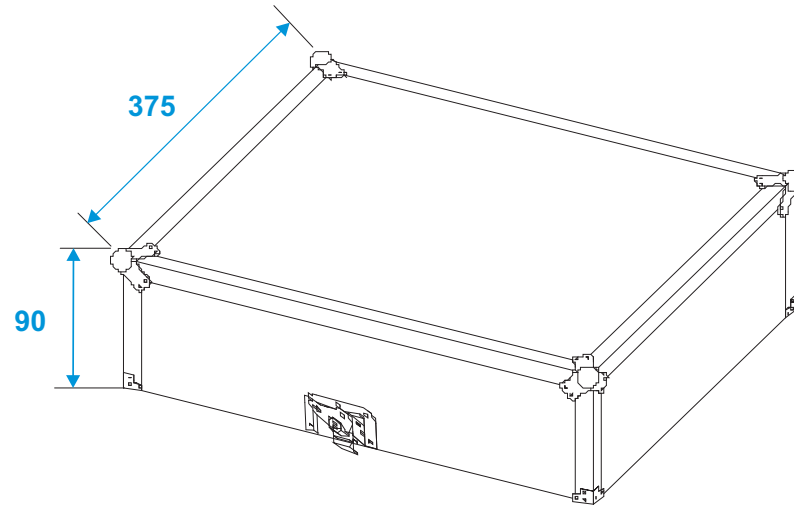

Flightcase

30124832 CD player carrying case, BLHD Type 2

*all dimensions in millimeters