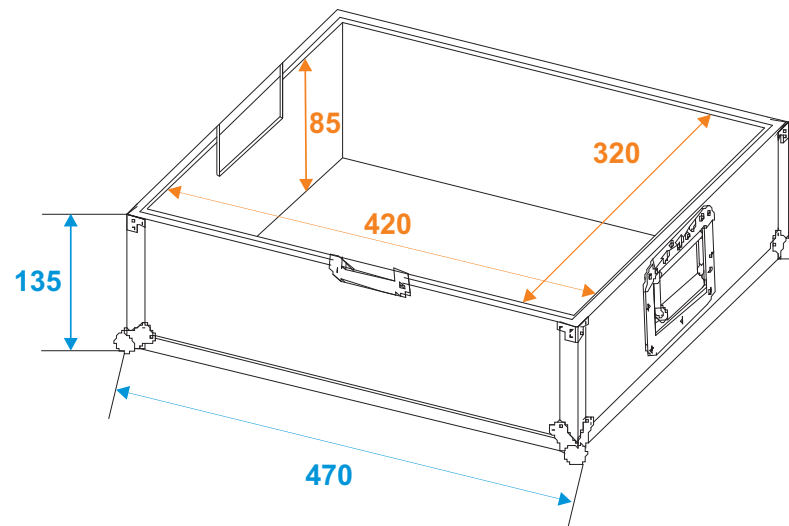

Flightcase

30124832 CD player carrying case, BLHD Type 2

*all dimensions in millimeters