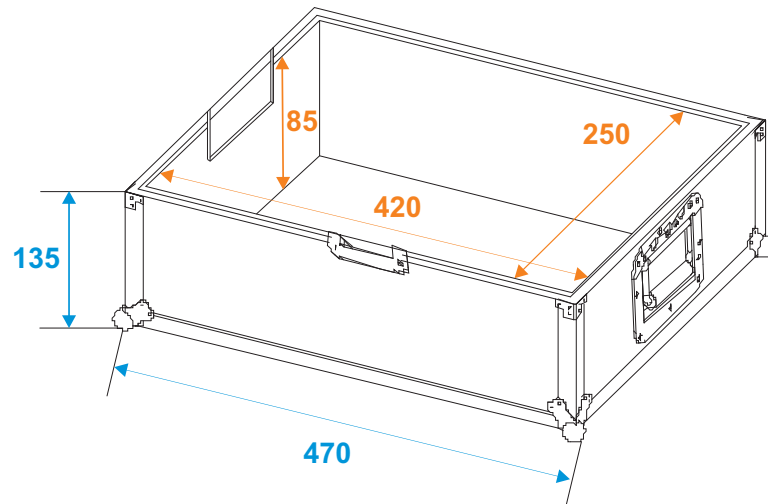

Flightcase

30124812 CD player carrying case, BLHD-Typ 1

*all dimensions in millimeters