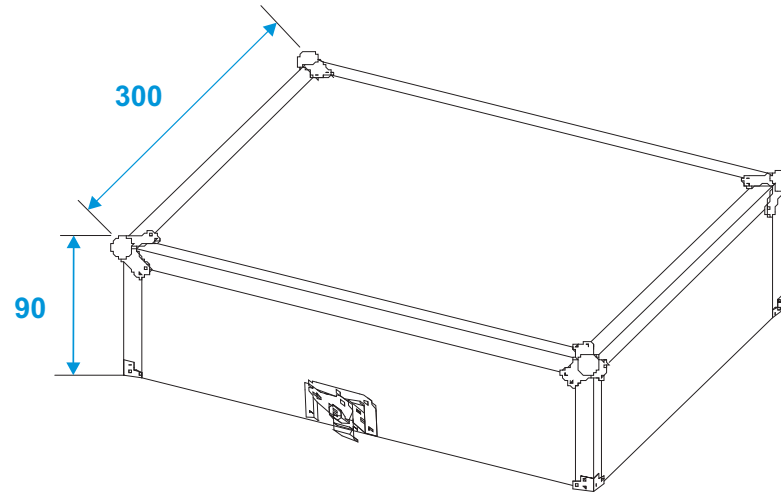

Flightcase

30124812 CD player carrying case, BLHD-Typ 1

*all dimensions in millimeters