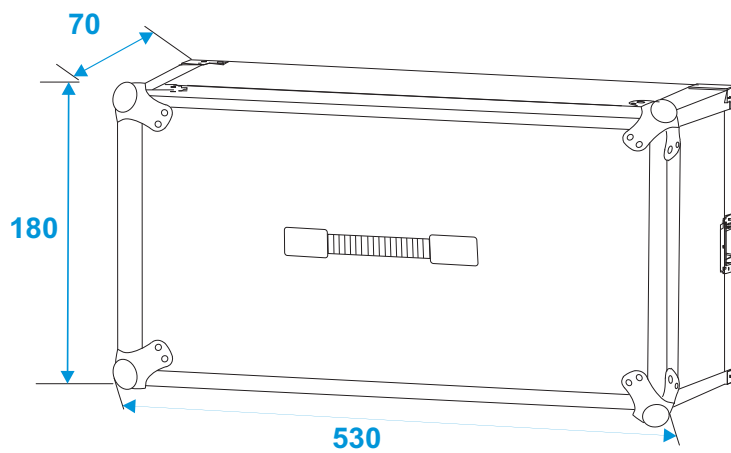

# Flightcase

**30124562** DOUBLE CD PLAYER CASE TOUR PRO 3U

\*all dimensions in millimeters