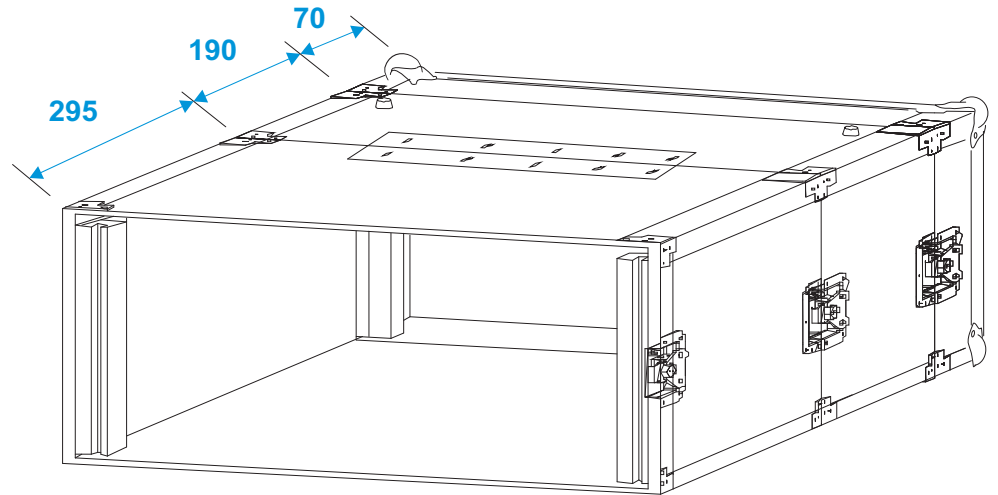

# Flightcase

**30124562** DOUBLE CD PLAYER CASE TOUR PRO 3U

\*all dimensions in millimeters