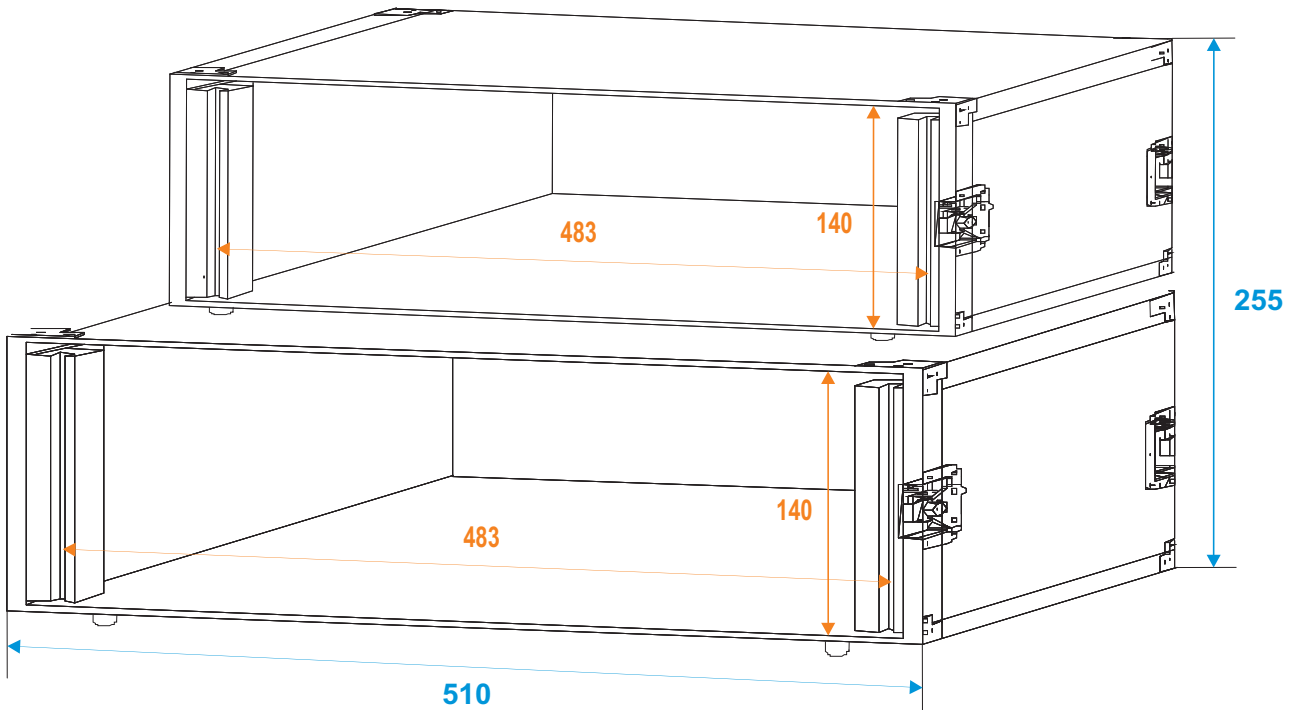

# Flightcase

**30124562** DOUBLE CD PLAYER CASE TOUR PRO 3U

\*all dimensions in millimeters