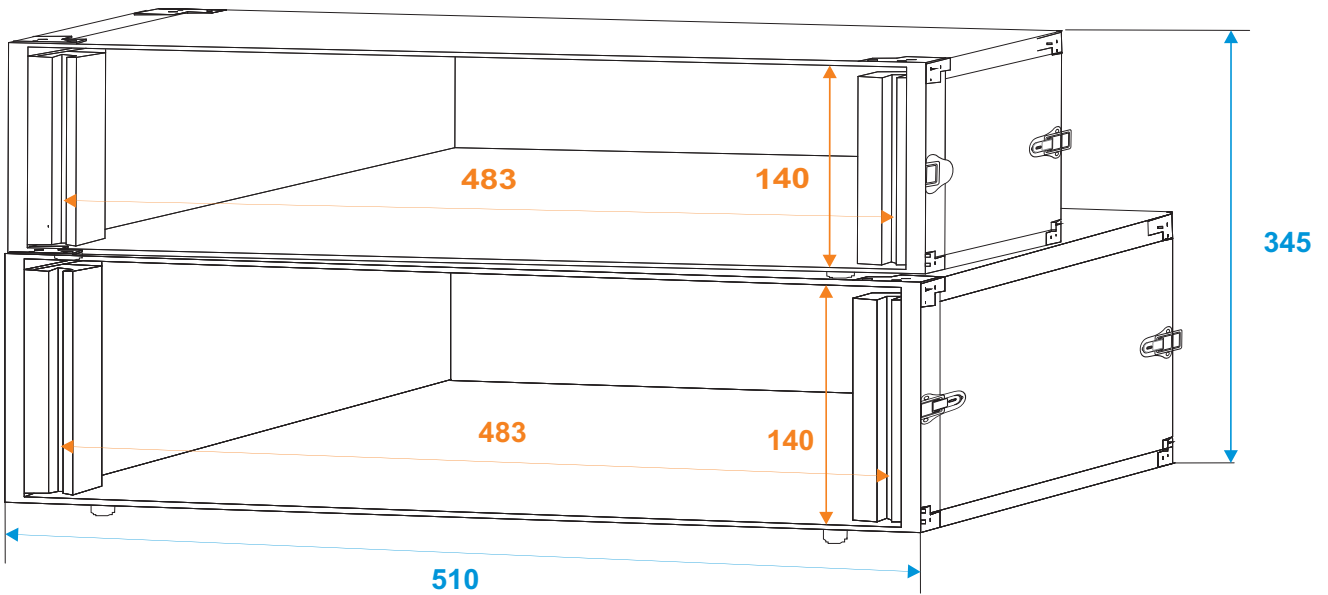

Flightcase

30124560 Double CD player case Tour Pro 3U

*all dimensions in millimeters