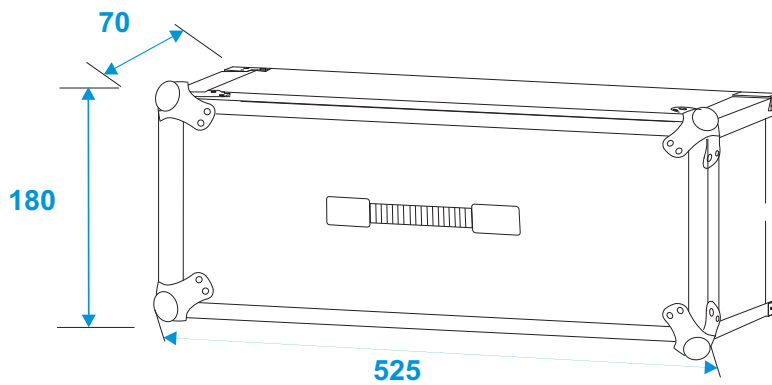

Flightcase

30124560 Double CD player case Tour Pro 3U

*all dimensions in millimeters