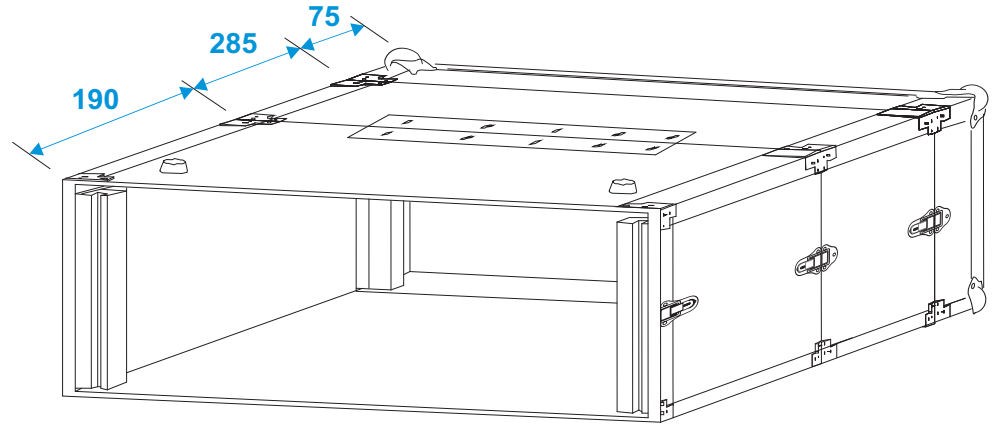

Flightcase

30124560 Double CD player case Tour Pro 3U

*all dimensions in millimeters