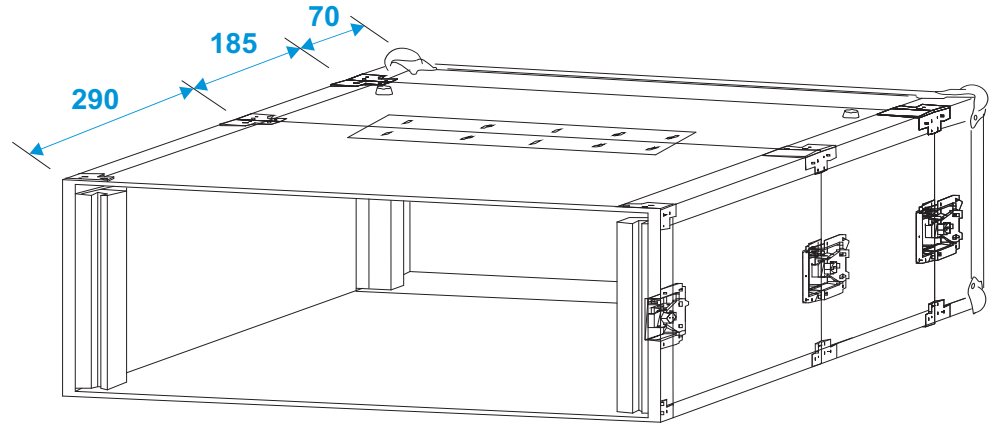

Flightcase

30124555 DOUBLE CD PLAYER CASE TOUR PRO 2U

*all dimensions in millimeters