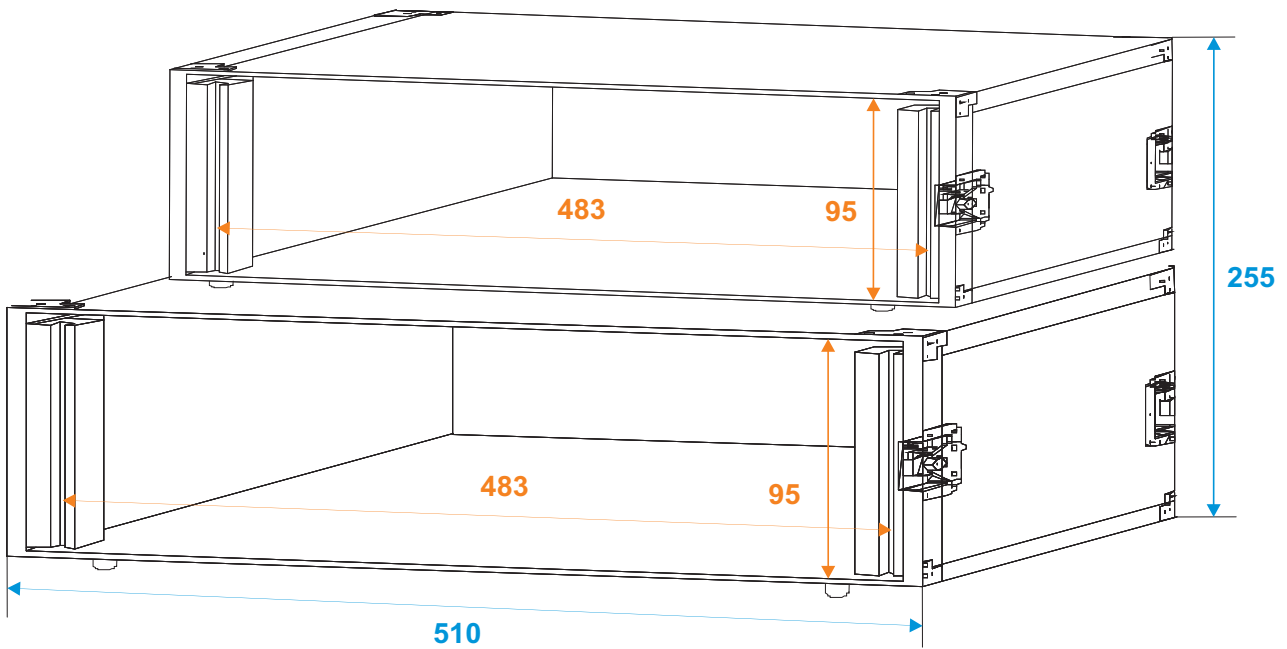

Flightcase

30124555 DOUBLE CD PLAYER CASE TOUR PRO 2U

*all dimensions in millimeters