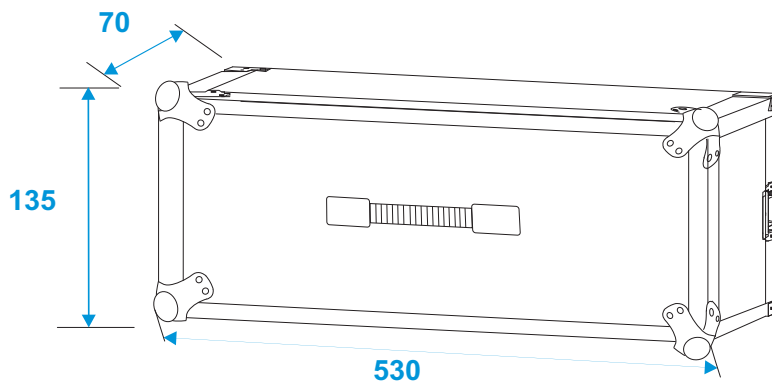

Flightcase

30124555 DOUBLE CD PLAYER CASE TOUR PRO 2U

*all dimensions in millimeters