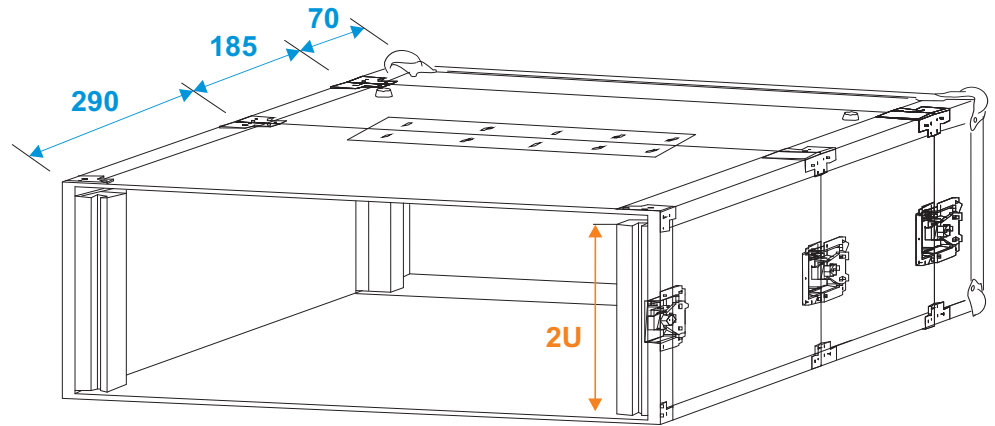

Flightcase

30124550 Double CD player case Tour Pro, 2U

*all dimensions in millimeters