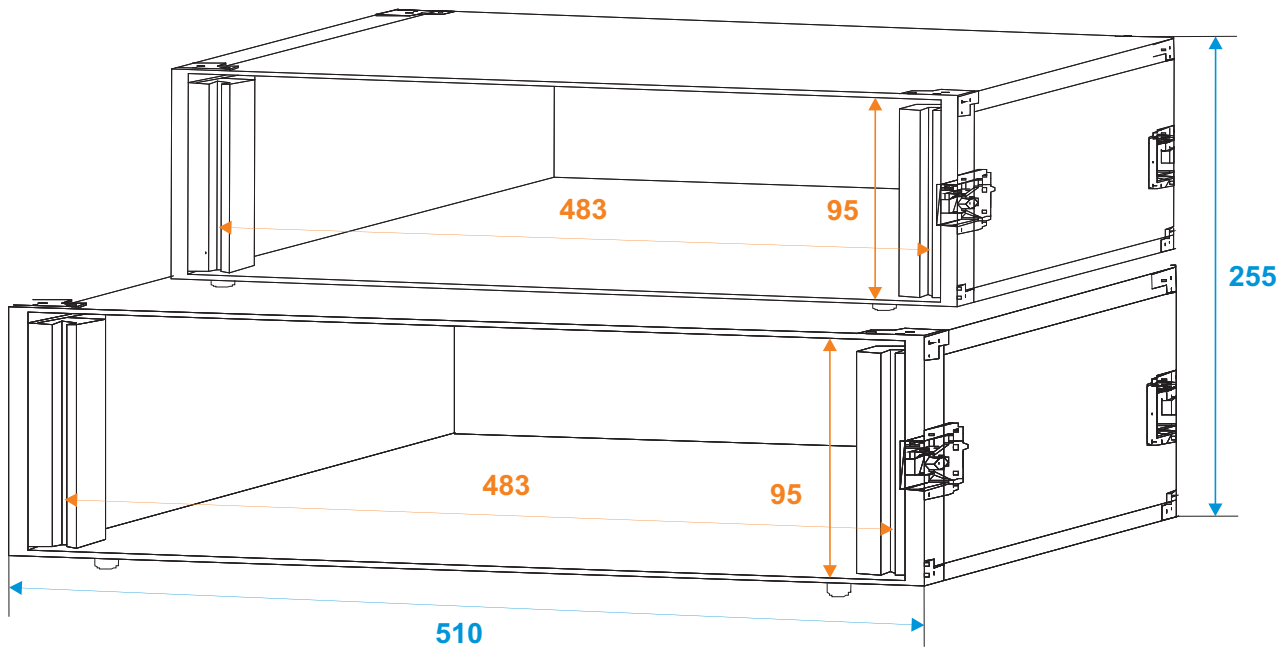

Flightcase

30124550 Double CD player case Tour Pro, 2U

*all dimensions in millimeters