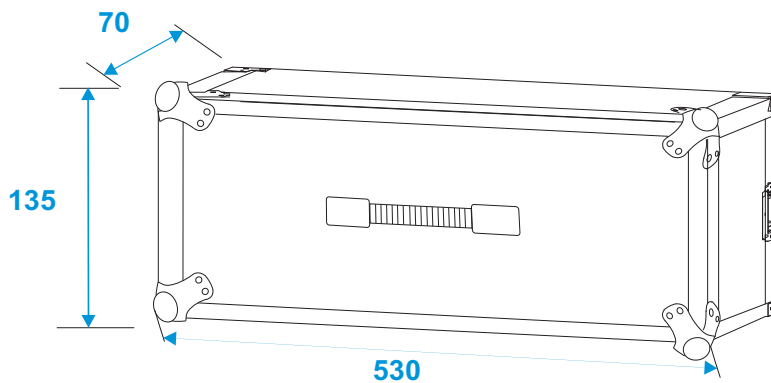

Flightcase

30124550 Double CD player case Tour Pro, 2U

*all dimensions in millimeters