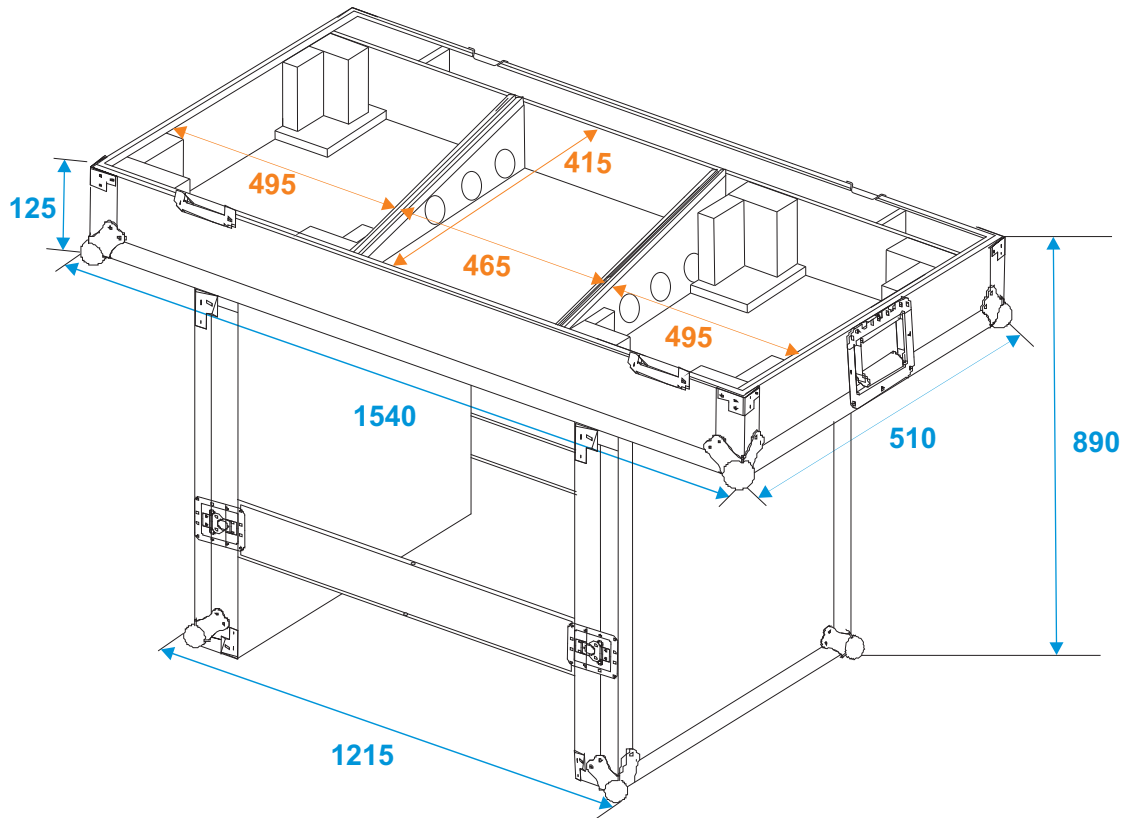

Flightcase

30124204 Console Road table for 2 turntables

*all dimensions in millimeters