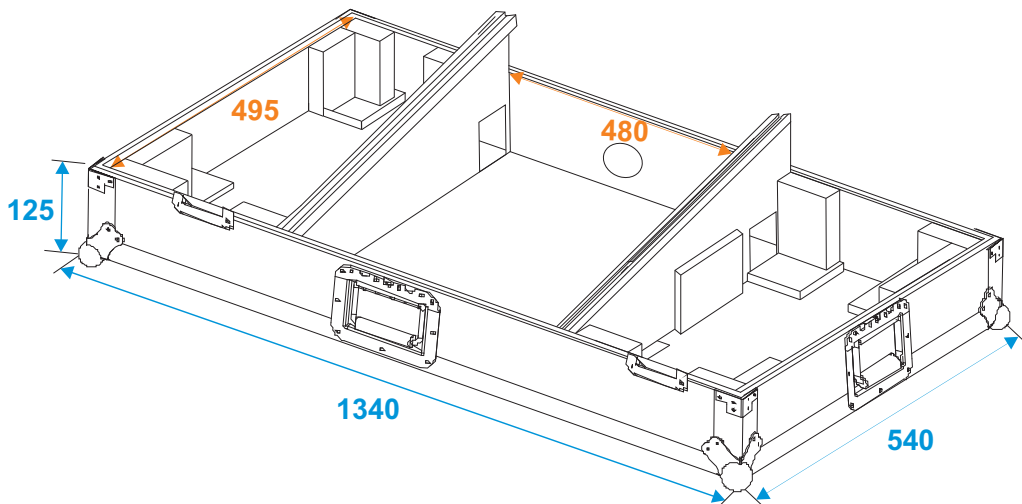

# Flightcase

**30124201** Console Road Pro for 2 turntables

\*all dimensions in millimeters