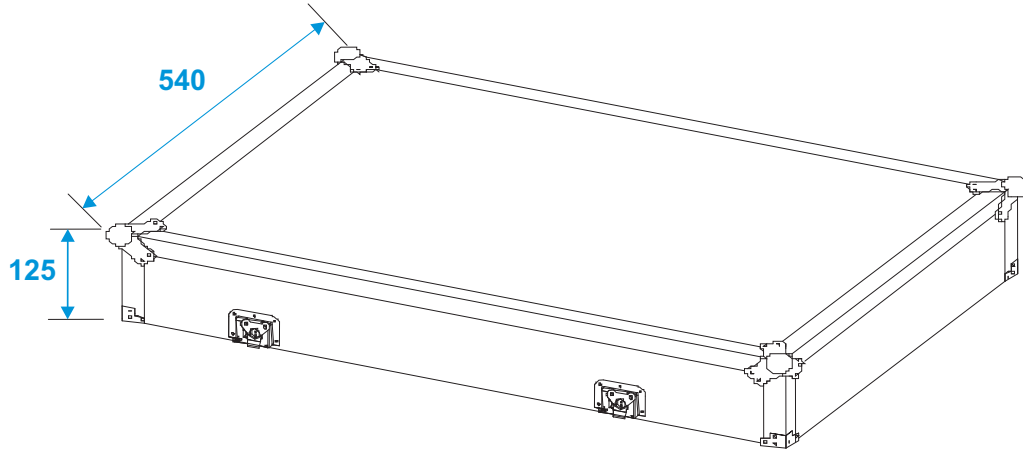

# Flightcase

**30124201** Console Road Pro for 2 turntables

\*all dimensions in millimeters