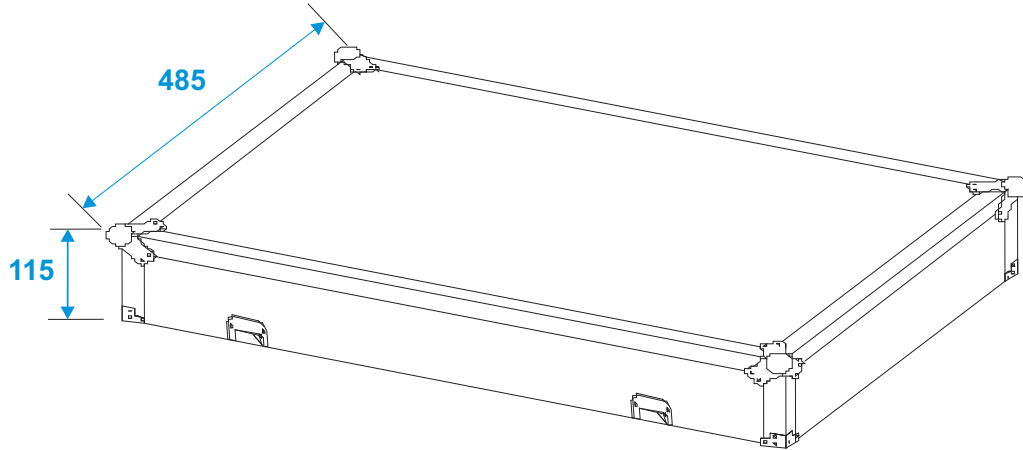

Flightcase

30124199 Console Road LS-1 for 2 CD-players

*all dimensions in millimeters