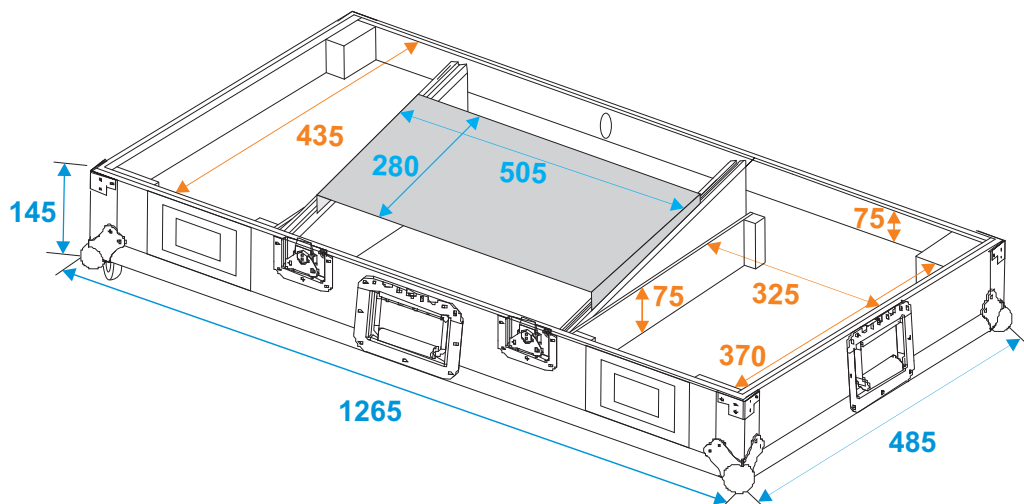

Flightcase

30124199 Console Road LS-1 for 2 CD-players

*all dimensions in millimeters