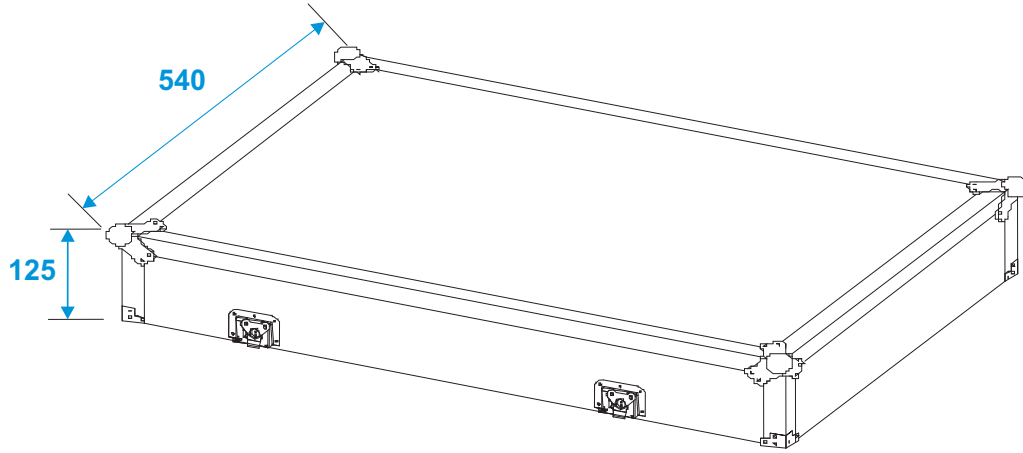

Flightcase

30124198 Console Road Pro for 2 turntables

*all dimensions in millimeters