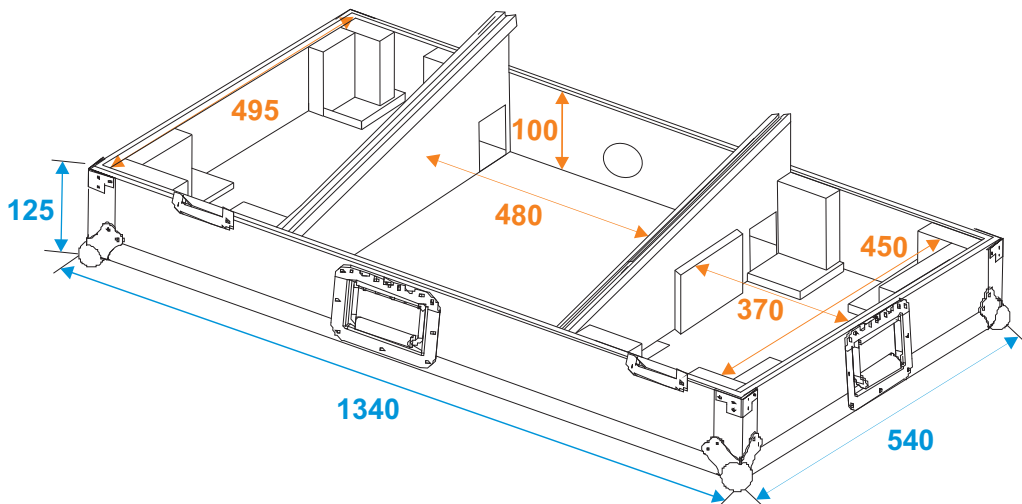

Flightcase

30124198 Console Road Pro for 2 turntables

*all dimensions in millimeters