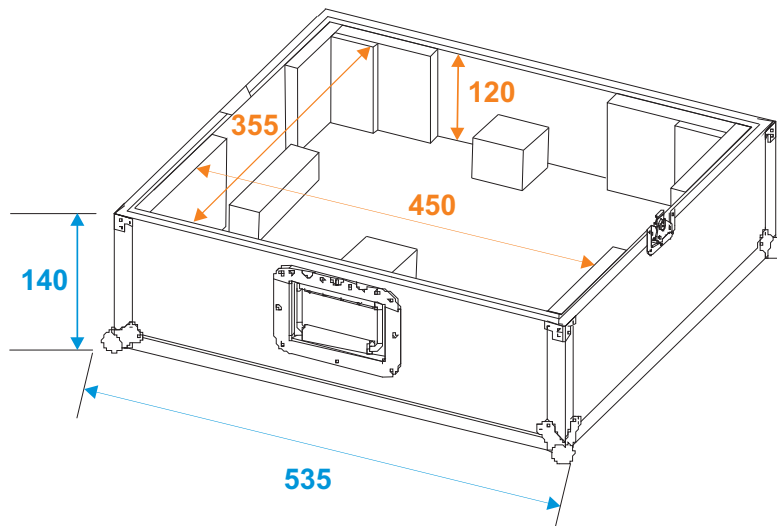

Flightcase

30123315 Turntable case Tour Pro alu -B-

*all dimensions in millimeters