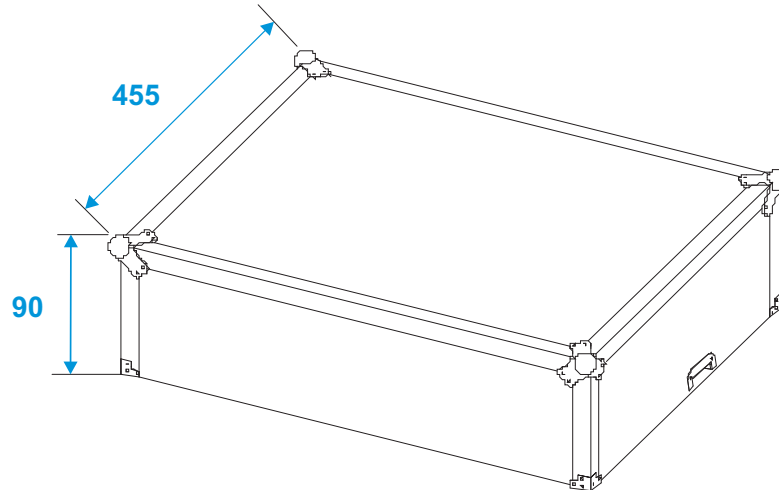

Flightcase

30123315 Turntable case Tour Pro alu -B-

*all dimensions in millimeters