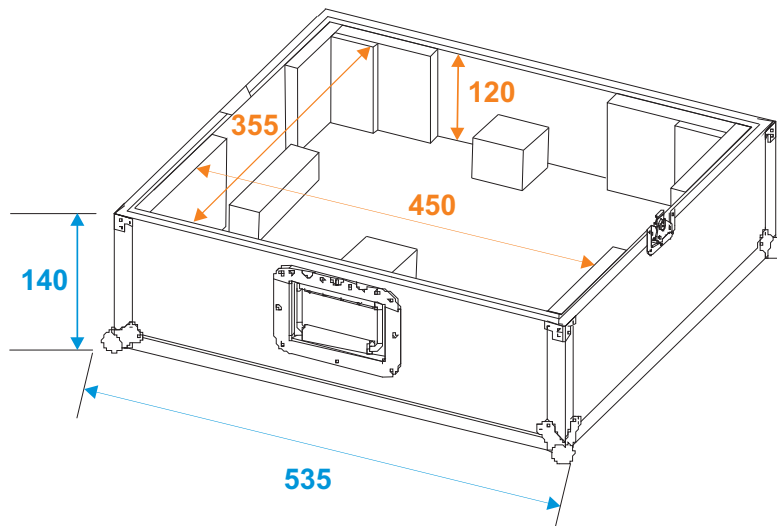

# Flightcase

**30123310** Turntable case tour Pro black -B-

\*all dimensions in millimeters