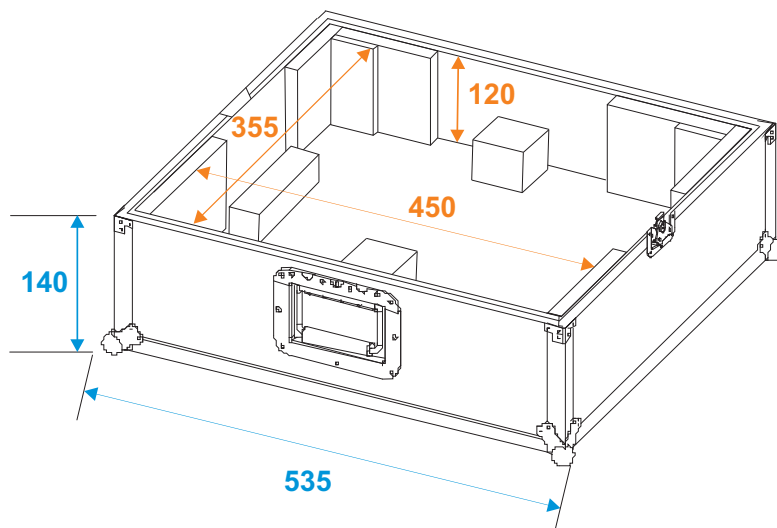

# Flightcase

**30123310** Turntable case tour Pro black -B-

\*all dimensions in millimeters