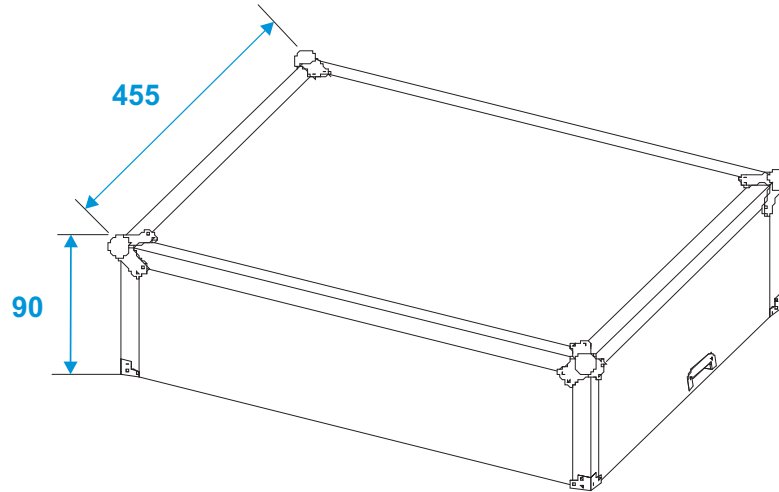

# Flightcase

**30123310** Turntable case tour Pro black -B-

\*all dimensions in millimeters