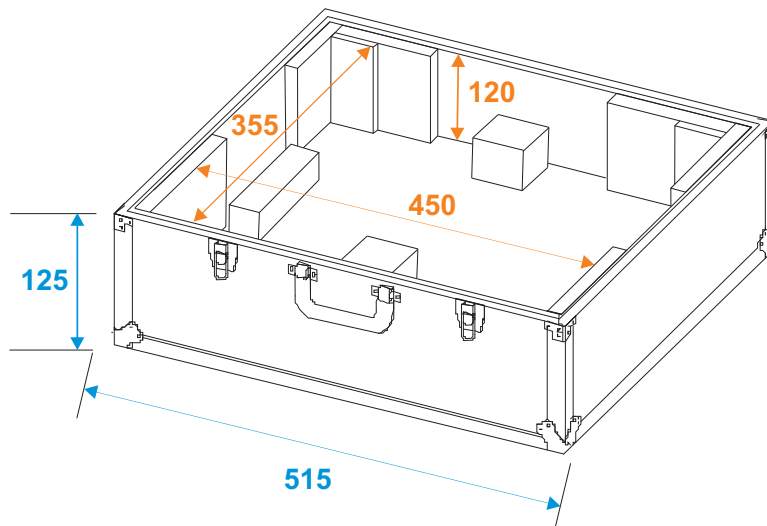

Flightcase

30123220 Turntable case black -S-

*all dimensions in millimeters