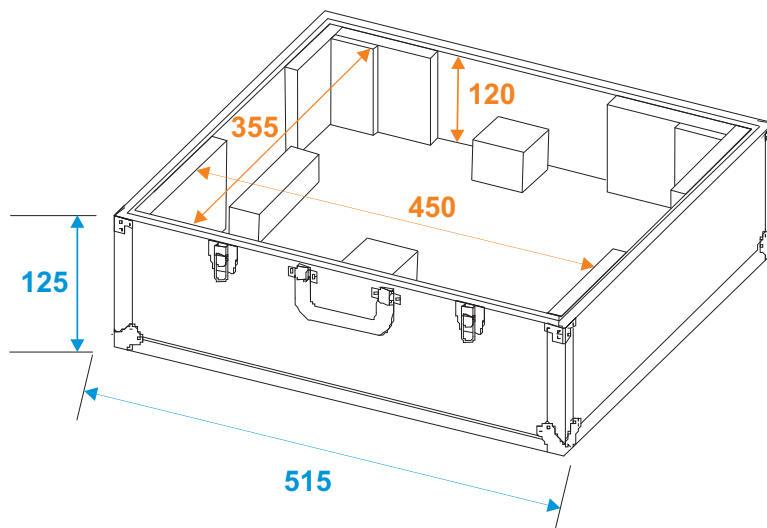

Flightcase

30123220 Turntable case black -S-

*all dimensions in millimeters