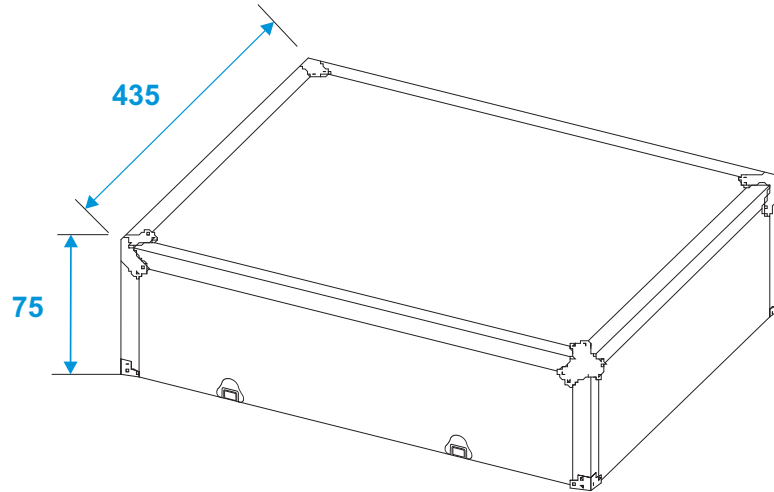

Flightcase

30123220 Turntable case black -S-

*all dimensions in millimeters