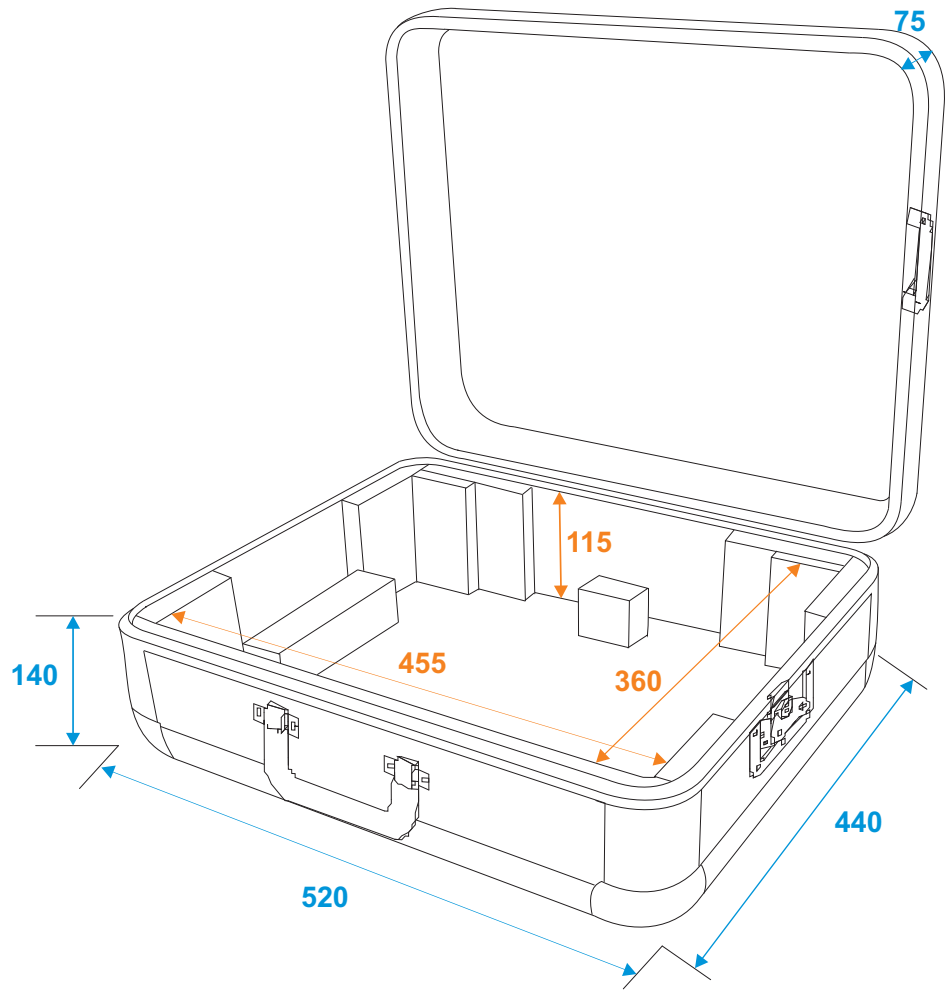

# Flightcase

**30123110** Turntable case Tour ALU black

\*all dimensions in millimeters