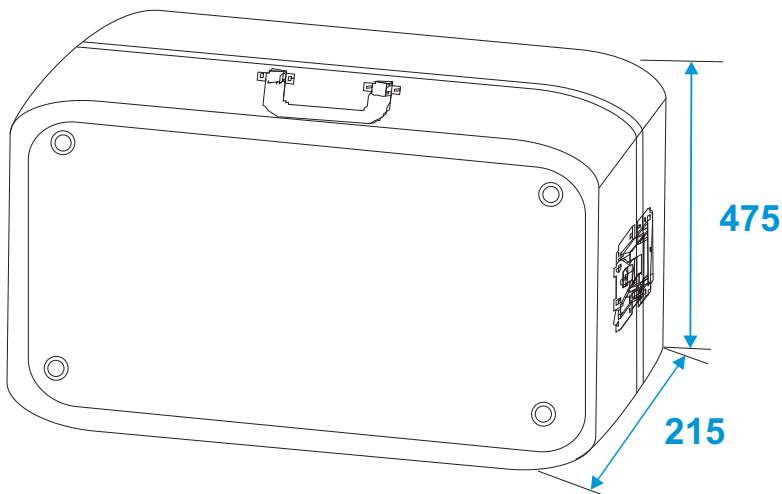

# Flightcase

**30123110** Turntable case Tour ALU black

\*all dimensions in millimeters