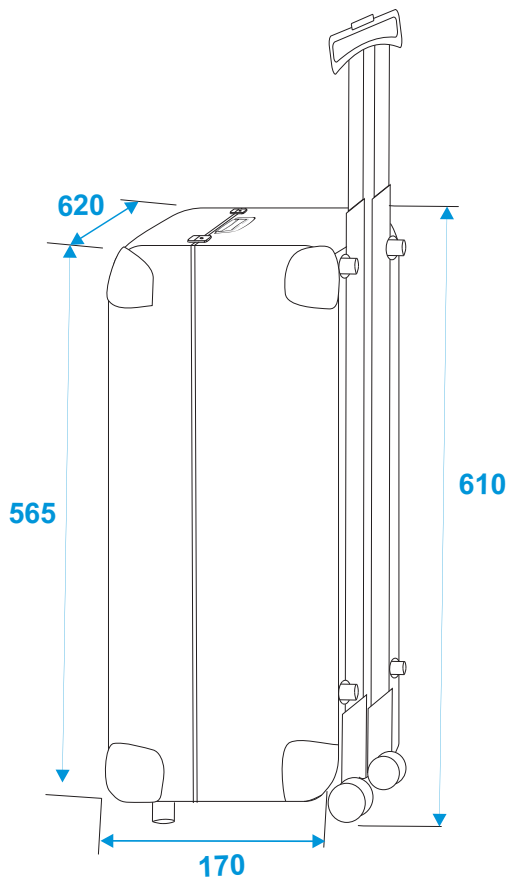

# Flightcase

**30122092** CD case, black, 200 CDs, with trolley

\*all dimensions in millimeters