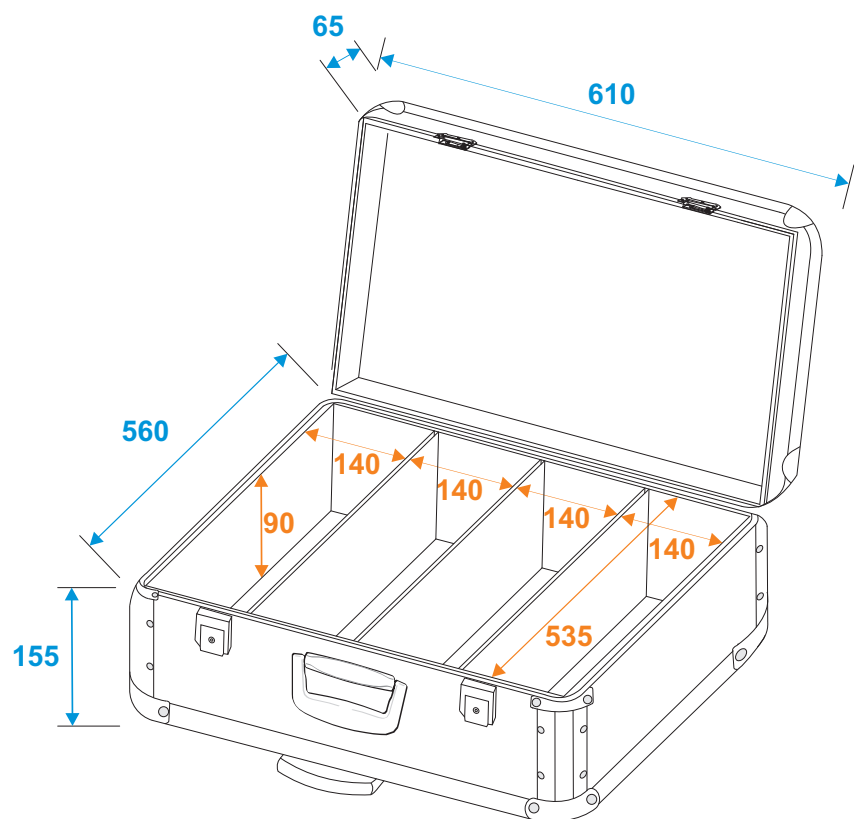

# Flightcase

**30122092** CD case, black, 200 CDs, with trolley

\*all dimensions in millimeters