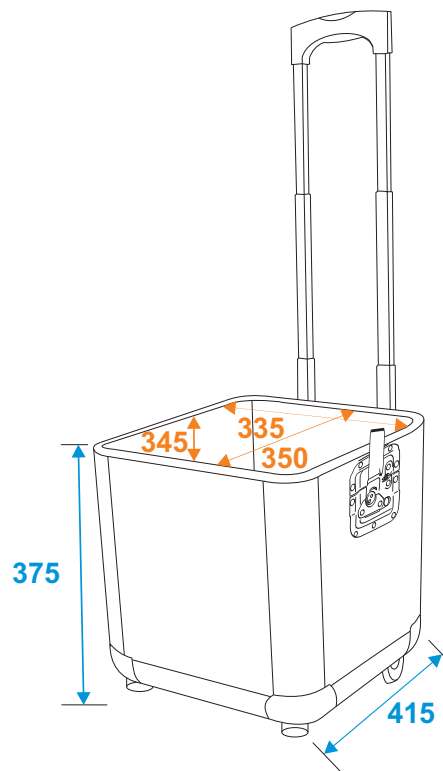

# Flightcase

**30122089** CD/LP case, polished, with trolley

\*all dimensions in millimeters