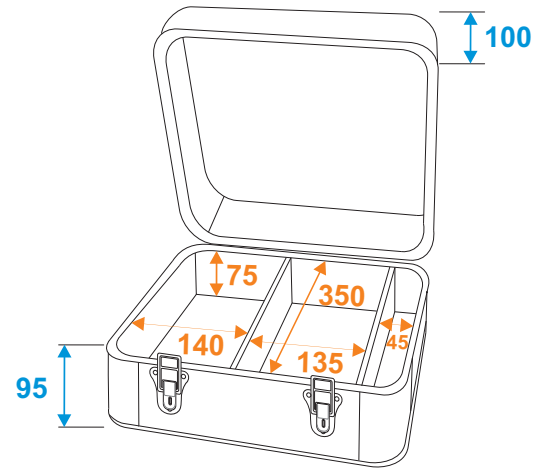

# Flightcase

**30122089** CD/LP case, polished, with trolley

\*all dimensions in millimeters