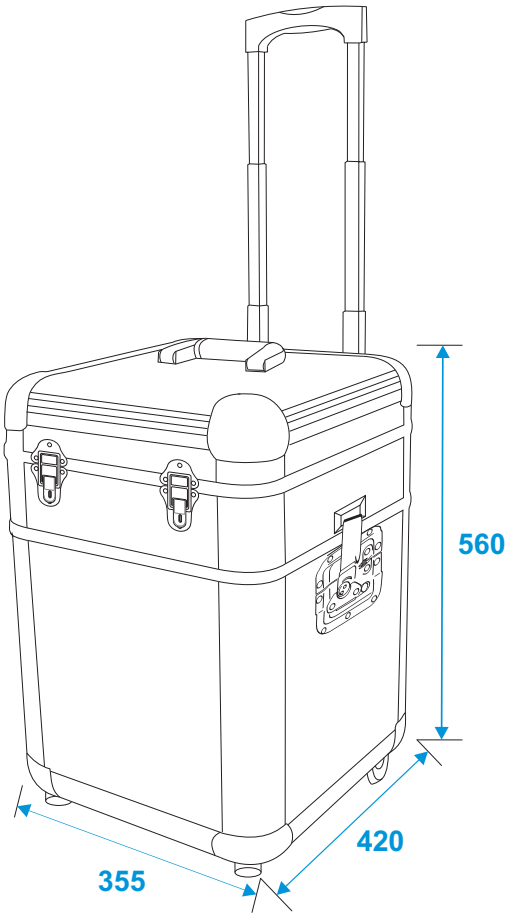

# Flightcase

**30122089** CD/LP case, polished, with trolley

\*all dimensions in millimeters