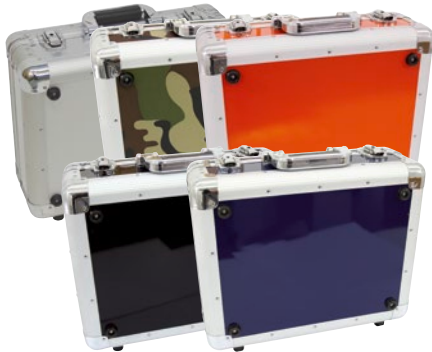

7MM

ROADINGER CD case black Trolley

CD-Case with trolley function

- 4/5 compartments for approx. 200/150 CDs
- Maximum load 25 kg
- Aluminum profile frames with rounded edges
- Removeable lid upholstered with foam
- 4 high quality butterfly locks (w/o locking function)
- Three-leg, medium-sized steel ball corners
- 2 transport wheels (trolley)
- Extractable telescope handle (max. 30 cm) for trolley

No. 30122050..... 150 CD´s
No. 30122092..... 200 CD´s

ROADINGER CD case ALU polished for 100 CDs

CD case in polished aluminum housing

- 3 compartments for 100 CDs
- Outside material: polished aluminum
- Aluminum profile frames (14 mm) with rounded edges
- Three-leg, medium-sized steel corners
- Removable cover
- 4 lockable spring locks, supplied with 2 keys
- 4 rubber feet

Technical specifications:

Maximum load:	10 kg
Strength:	3 mm
Outside dimensions (WxDxH):	approx. 455 x 440 x 170 mm
Inside dimensions:	
Mounting width:	approx. 408 mm
Mounting height:	approx. 392 mm
Mounting depth:	approx. 150 mm
Outer dimensions/corners:	approx. 40 mm
Weight:	approx. 3.7 kg

No. 30122053..... alu, polished
No. 30122054..... black

ROADINGER CD case digital booking rounded

CD case in aluminum housing

- 3 compartments for approx. 90 CDs
- Interior upholstered with foam (gray)
- High-quality workmanship with 3 mm wall thickness
- Available in 5 colors