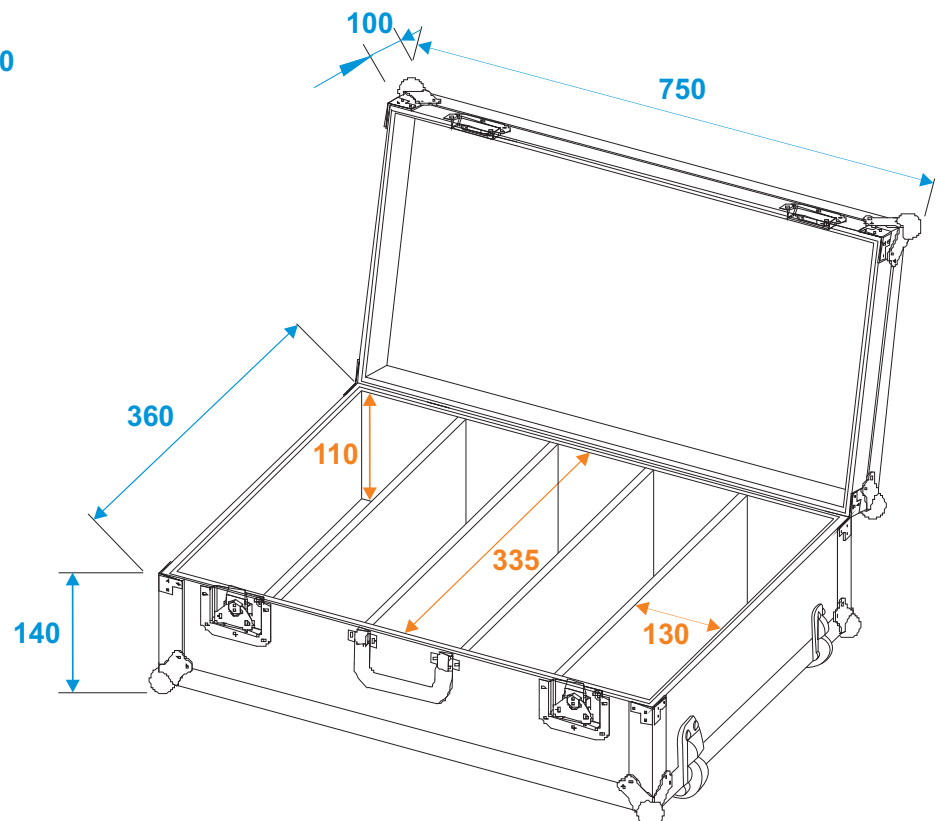

Flightcase

30122050 CD case black 150 CDs Trolley

*all dimensions in millimeters