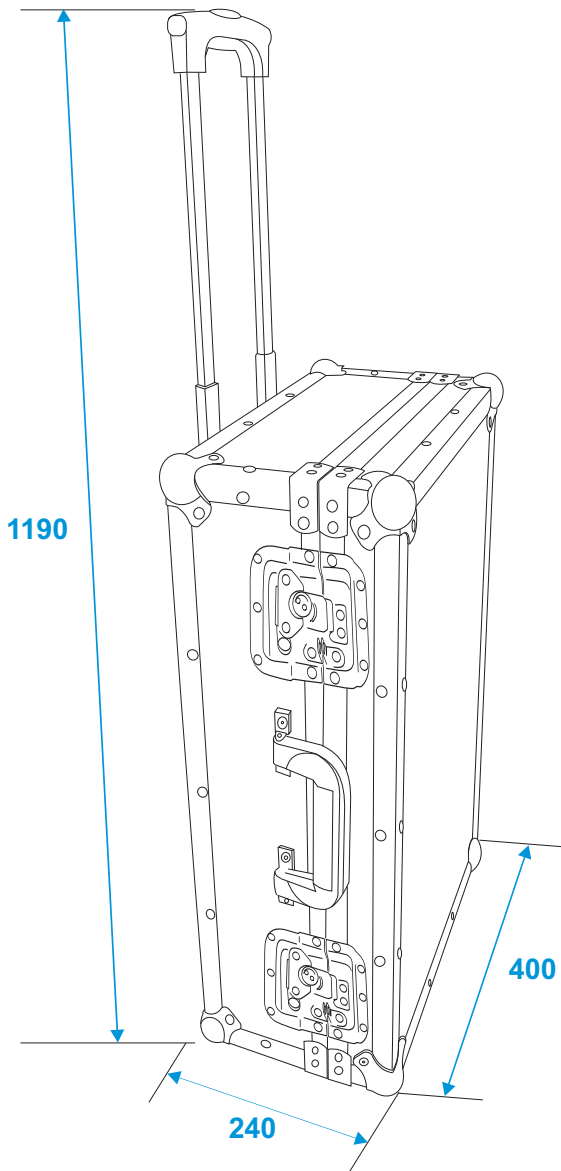

Flightcase

30122050 CD case black 150 CDs Trolley

*all dimensions in millimeters