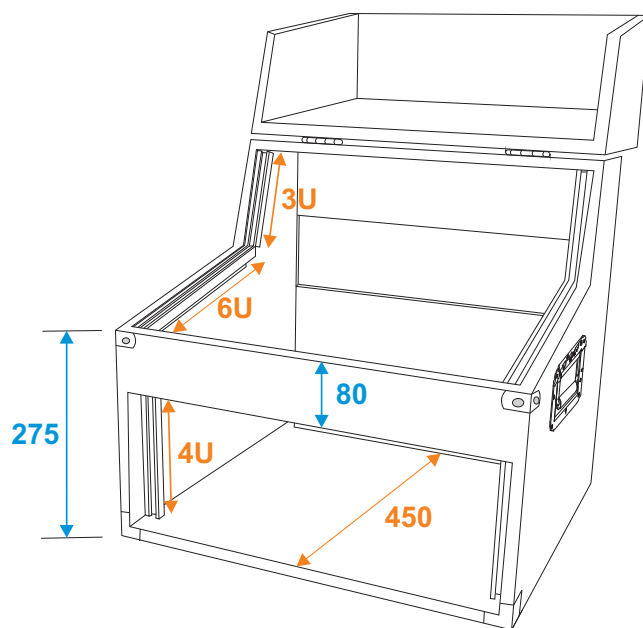

# Flightcase

**30112540** Mixer/CD player case, 3/4U, carpet cov., bl.

\*all dimensions in millimeters