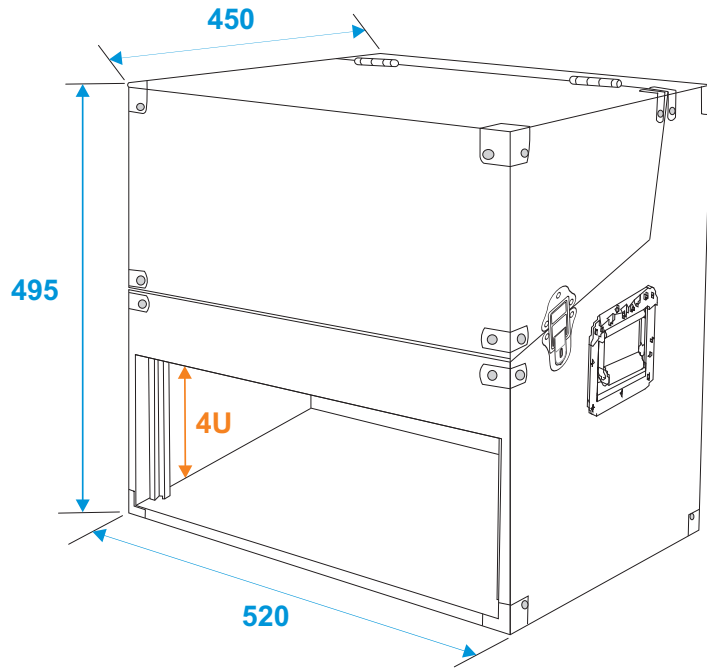

# Flightcase

**30112540** Mixer/CD player case, 3/4U, carpet cov., bl.

\*all dimensions in millimeters