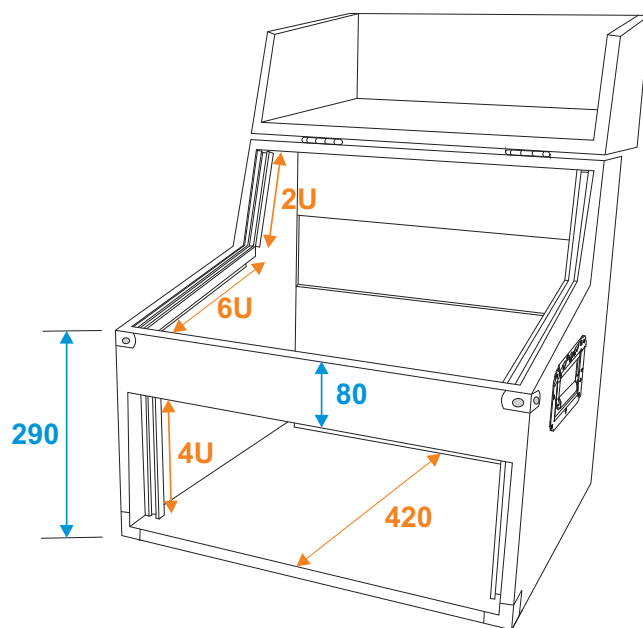

# Flightcase

**30112520** Mixer/CD player case, 4U, carpet cov.

\*all dimensions in millimeters