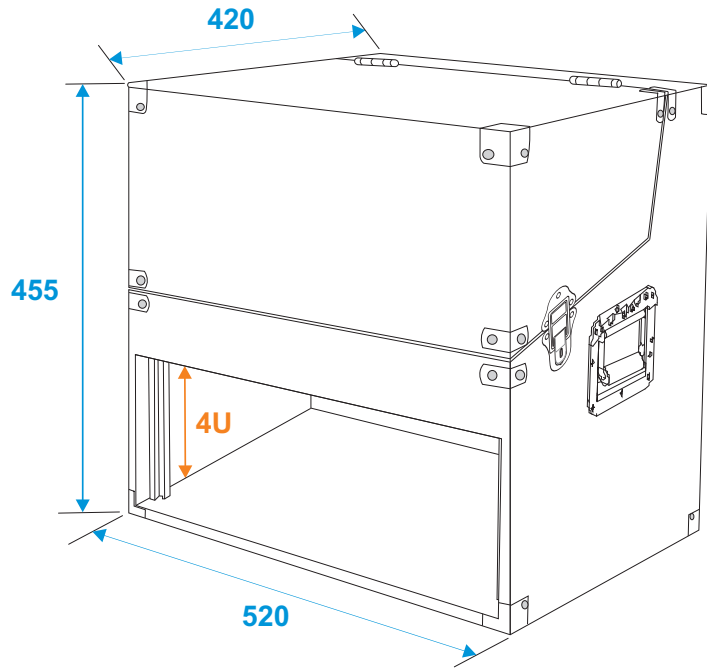

# Flightcase

**30112520** Mixer/CD player case, 4U, carpet cov.

\*all dimensions in millimeters