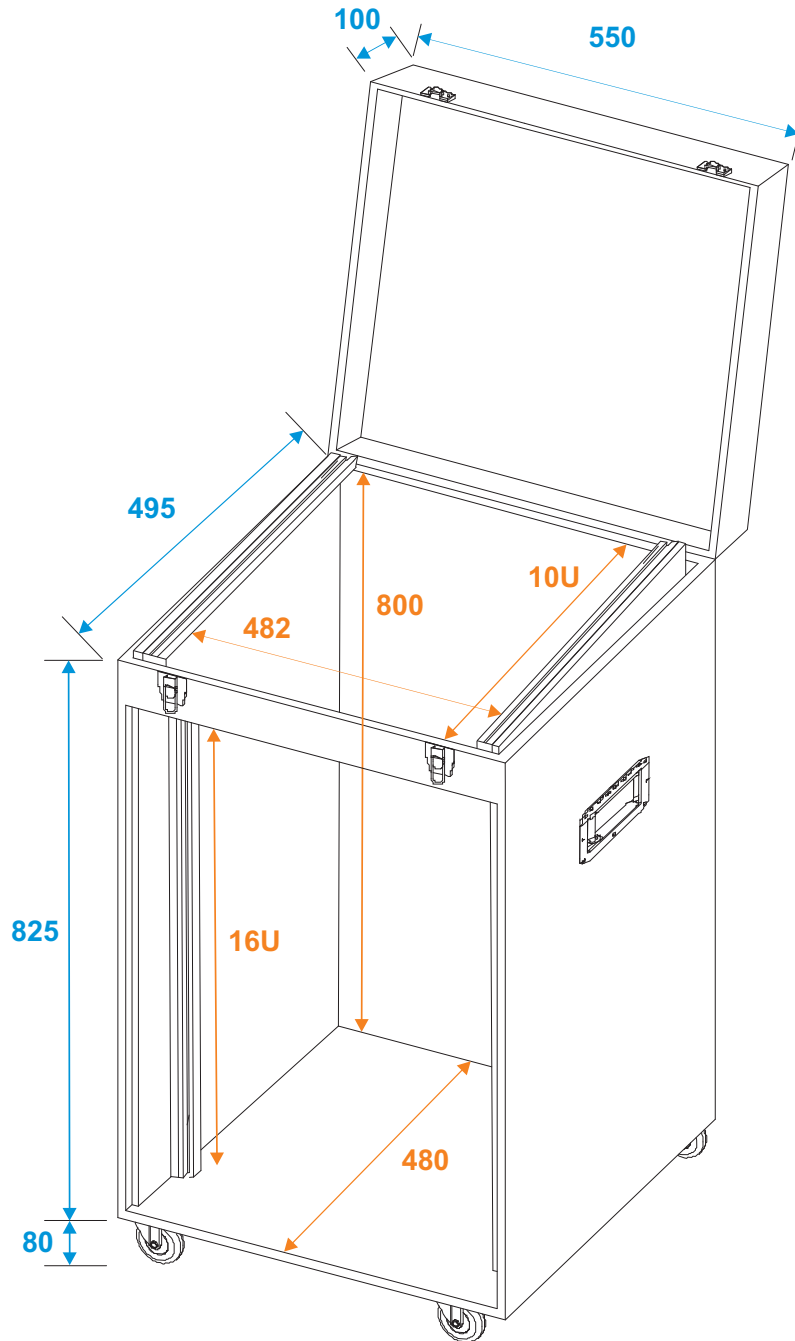

Flightcase

30112050 Combo case, 16U, carpet cov.

*all dimensions in millimeters