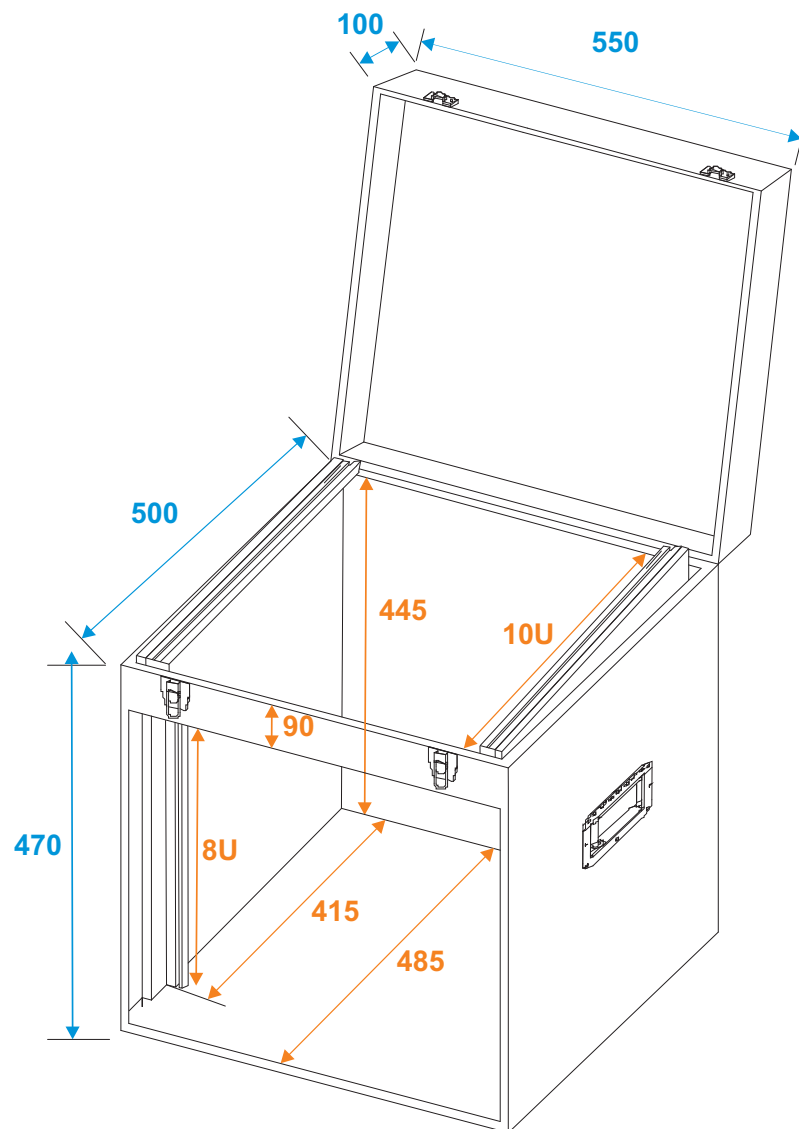

Flightcase

30112030 Combo case, 8U, carpet covered

*all dimensions in millimeters