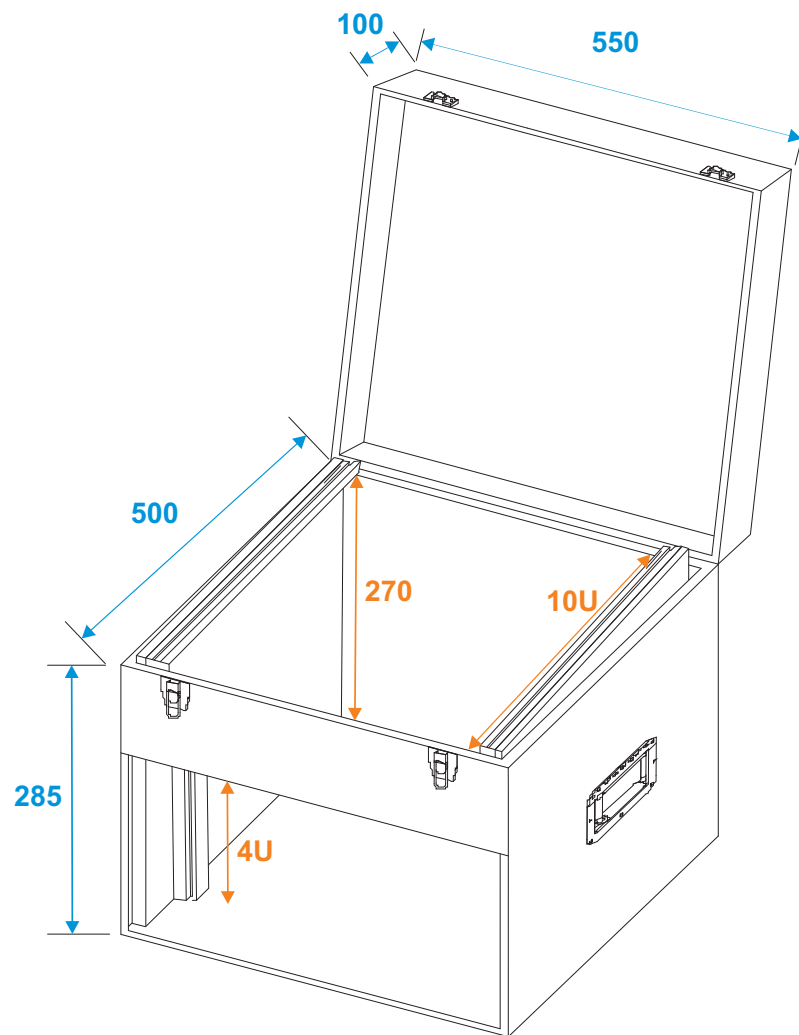

Flightcase

30112010 Combo case, 4U, carpet covered

*all dimensions in millimeters