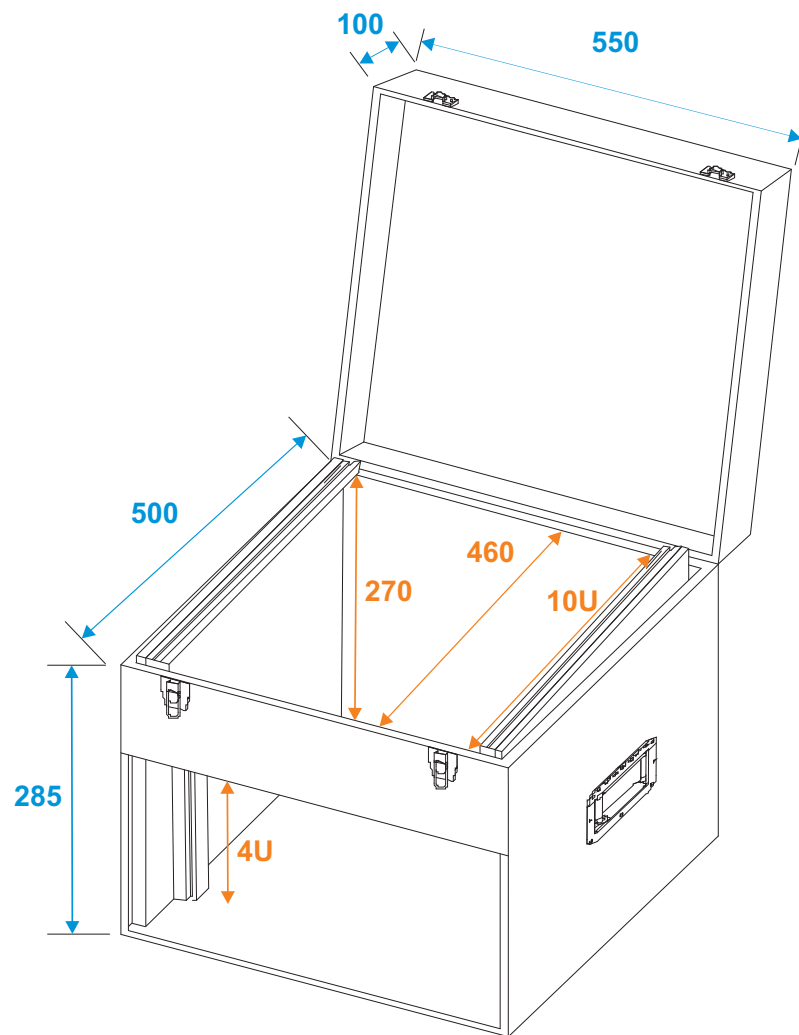

Flightcase

30112010 Combo case, 4U, carpet covered

*all dimensions in millimeters