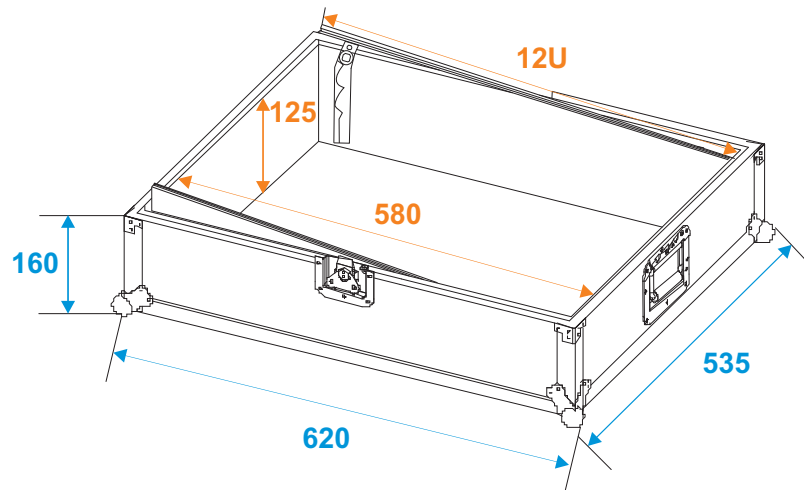

Flightcase

3011157D MIXER CASE PRO MCV-19

*all dimensions in millimeters