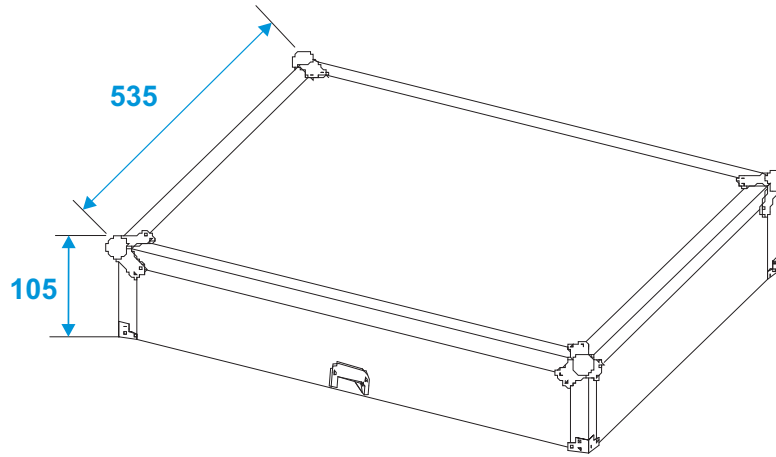

Flightcase

3011157D MIXER CASE PRO MCV-19

*all dimensions in millimeters