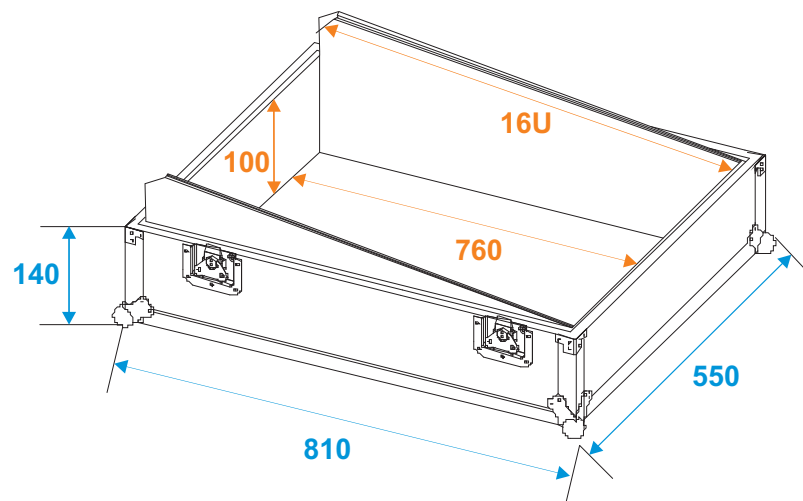

Flightcase

30111567 Mixer case Pro MCB-19, sloping, black, 16U

*all dimensions in millimeters