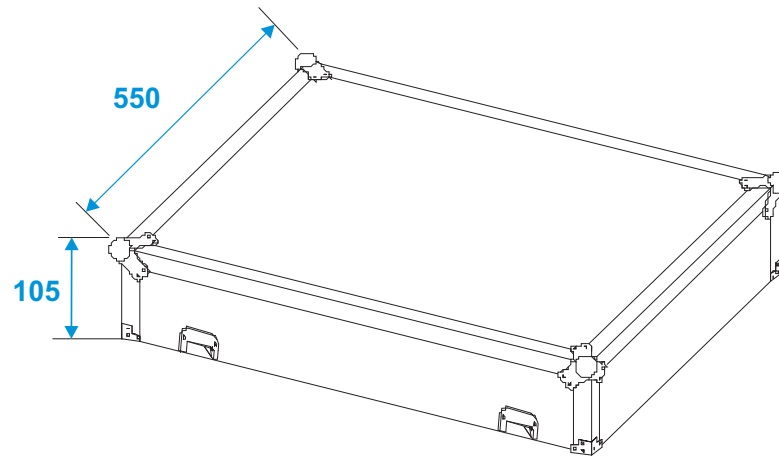

Flightcase

30111567 Mixer case Pro MCB-19, sloping, black, 16U

*all dimensions in millimeters