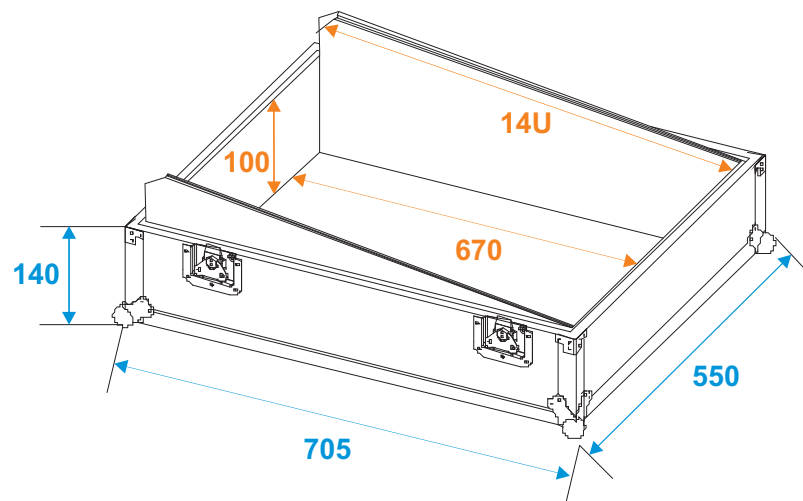

Flightcase

30111567 Mixer case Pro MCB-19, sloping, black, 14U

*all dimensions in millimeters