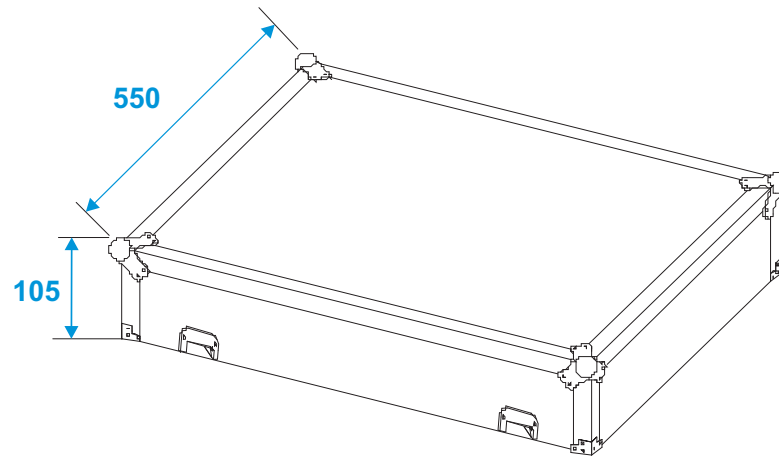

Flightcase

30111567 Mixer case Pro MCB-19, sloping, black, 14U

*all dimensions in millimeters