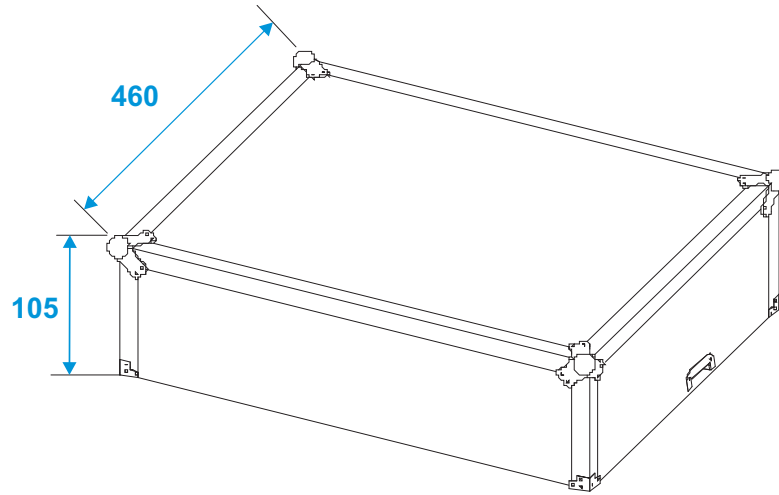

Flightcase

30111564 Mixer case Pro MCB-19, sloping, 8U

*all dimensions in millimeters