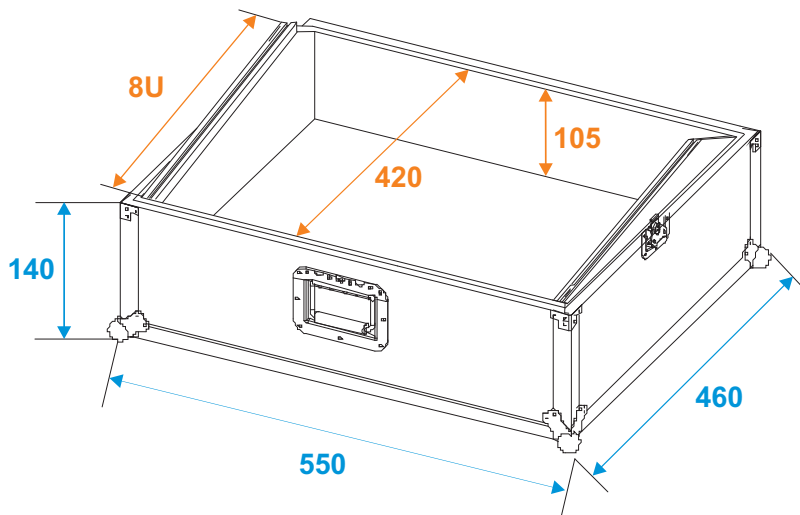

Flightcase

30111564 Mixer case Pro MCB-19, sloping, 8U

*all dimensions in millimeters