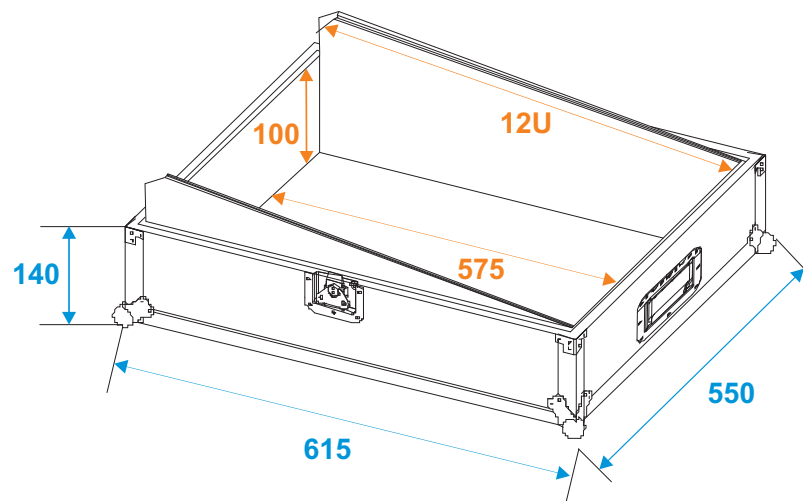

Flightcase

30111562 Mixer case Pro MCB-19, sloping, silver, 12U

*all dimensions in millimeters