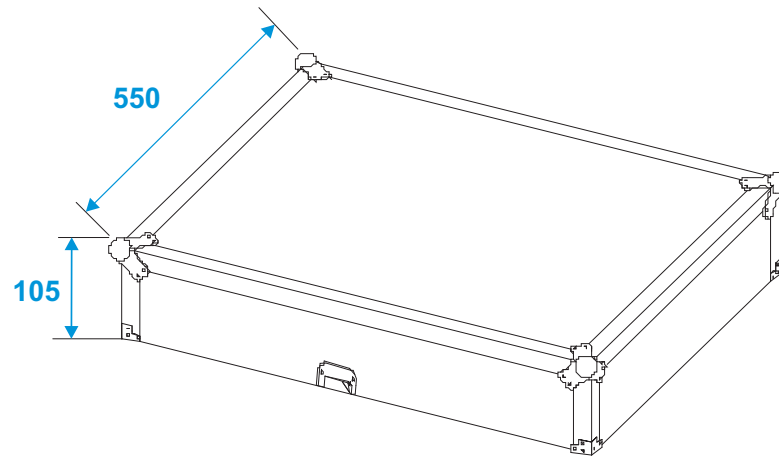

Flightcase

30111562 Mixer case Pro MCB-19, sloping, silver, 12U

*all dimensions in millimeters