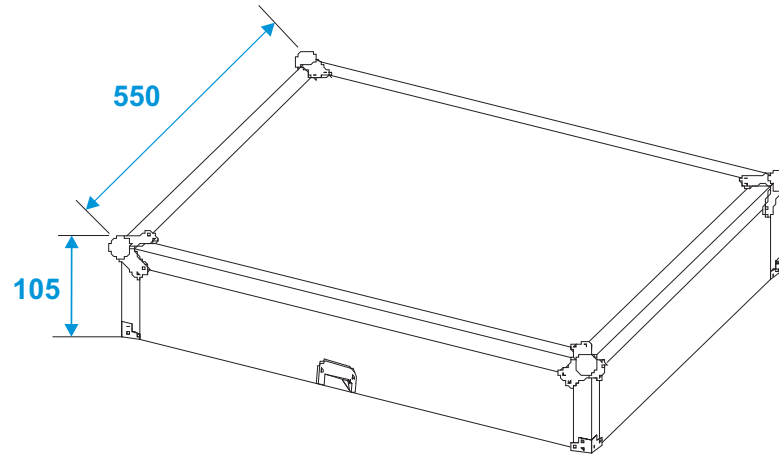

Flightcase

30111561 Mixer case Pro MCB-19, sloping, black, 12U

*all dimensions in millimeters