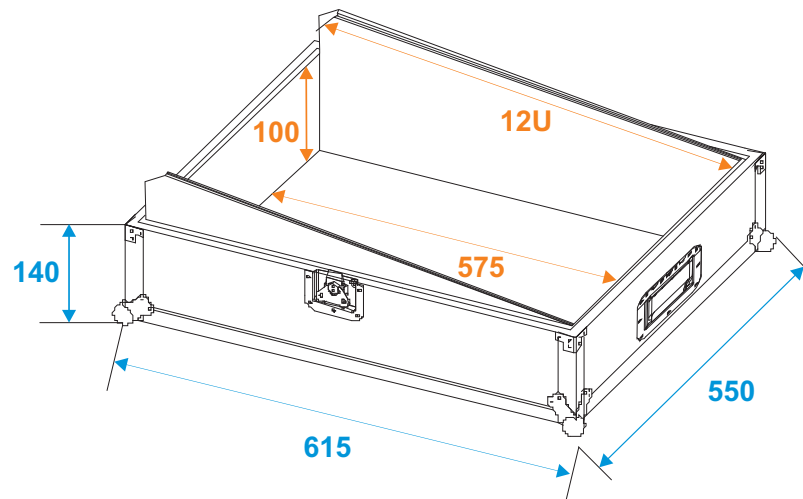

Flightcase

30111561 Mixer case Pro MCB-19, sloping, black, 12U

*all dimensions in millimeters