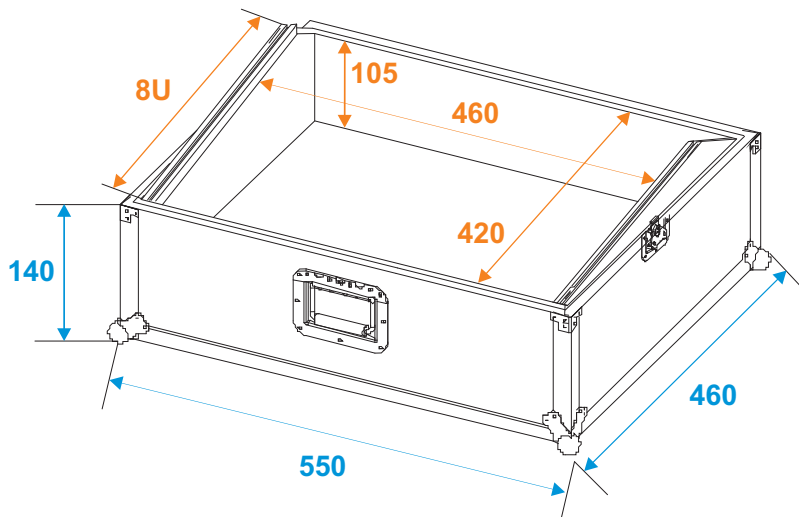

Flightcase

30111560 Mixer case Pro MCB-19, sloping, 8U

*all dimensions in millimeters