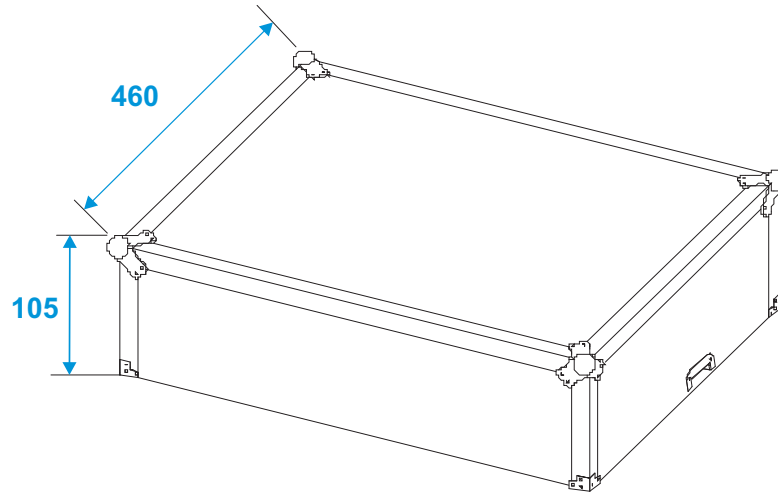

Flightcase

30111560 Mixer case Pro MCB-19, sloping, 8U

*all dimensions in millimeters