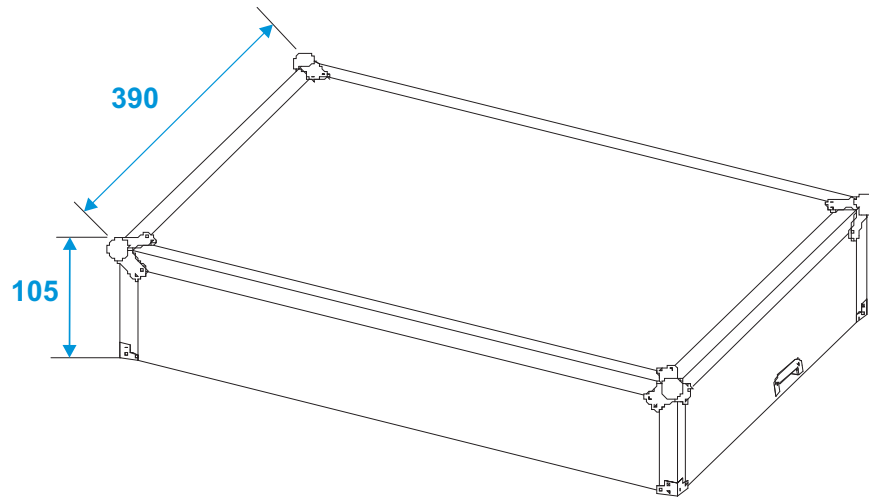

Flightcase

30111557 Mixer case Pro MCB-27, sloping, alu 7U

*all dimensions in millimeters