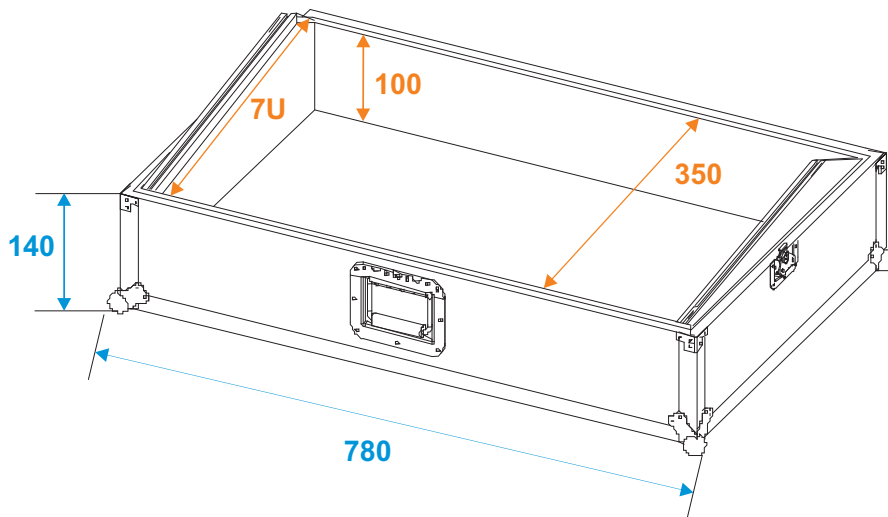

Flightcase

30111557 Mixer case Pro MCB-27, sloping, alu 7U

*all dimensions in millimeters