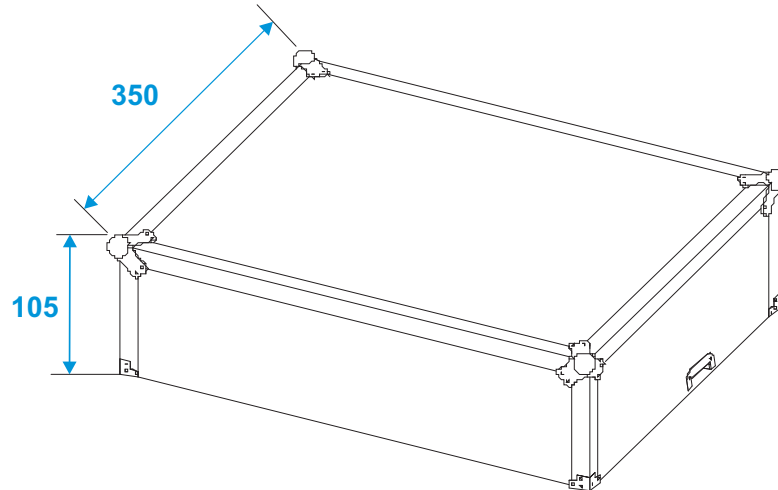

Flightcase

301151A Mixer case Pro MCB-19, sloping, black, 6U

*all dimensions in millimeters