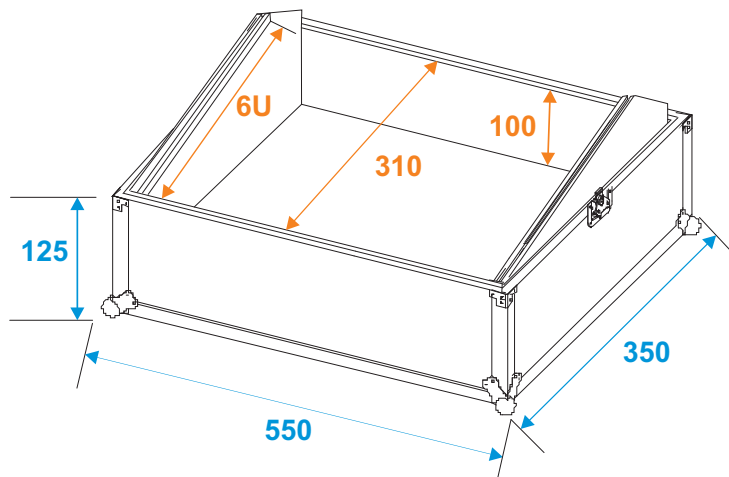

Flightcase

301151A Mixer case Pro MCB-19, sloping, black, 6U

*all dimensions in millimeters